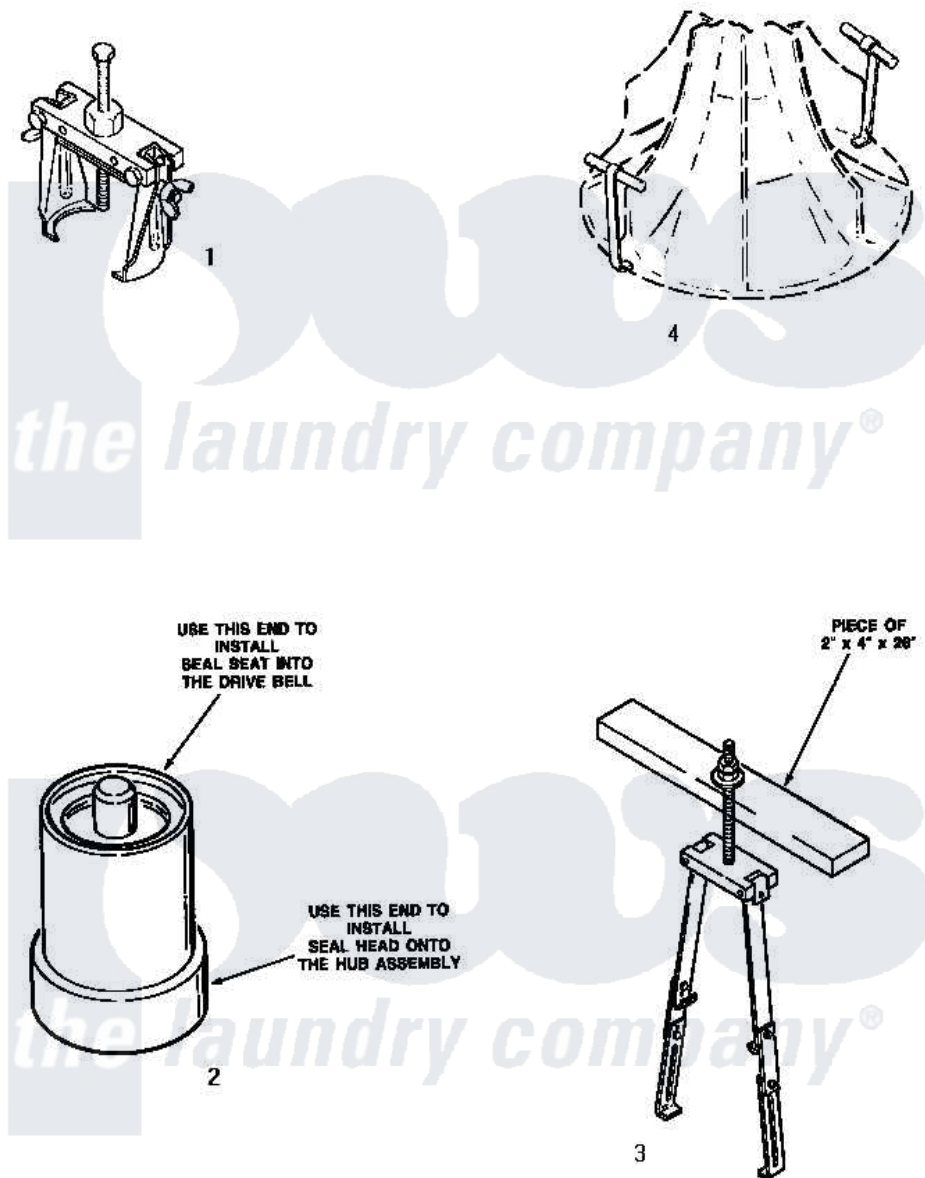

Amana AWM331 19 - SPECIAL TOOLS

Amana [Residential Amana AWM331 Washer Parts](#) Parts Diagram 19 - SPECIAL TOOLS
 Click on the part number to view part

Item	Original Part Number	Replaced By	Status	Part Description
1	253P4	294P4		Bell Tool
2	255P4		Not Available	TOOL,SEAL INSTALLING
3	256P4P		Not Available	ASSY,AGITATOR PULLER xREPLACE
4	254P4P			Agitator Hooks