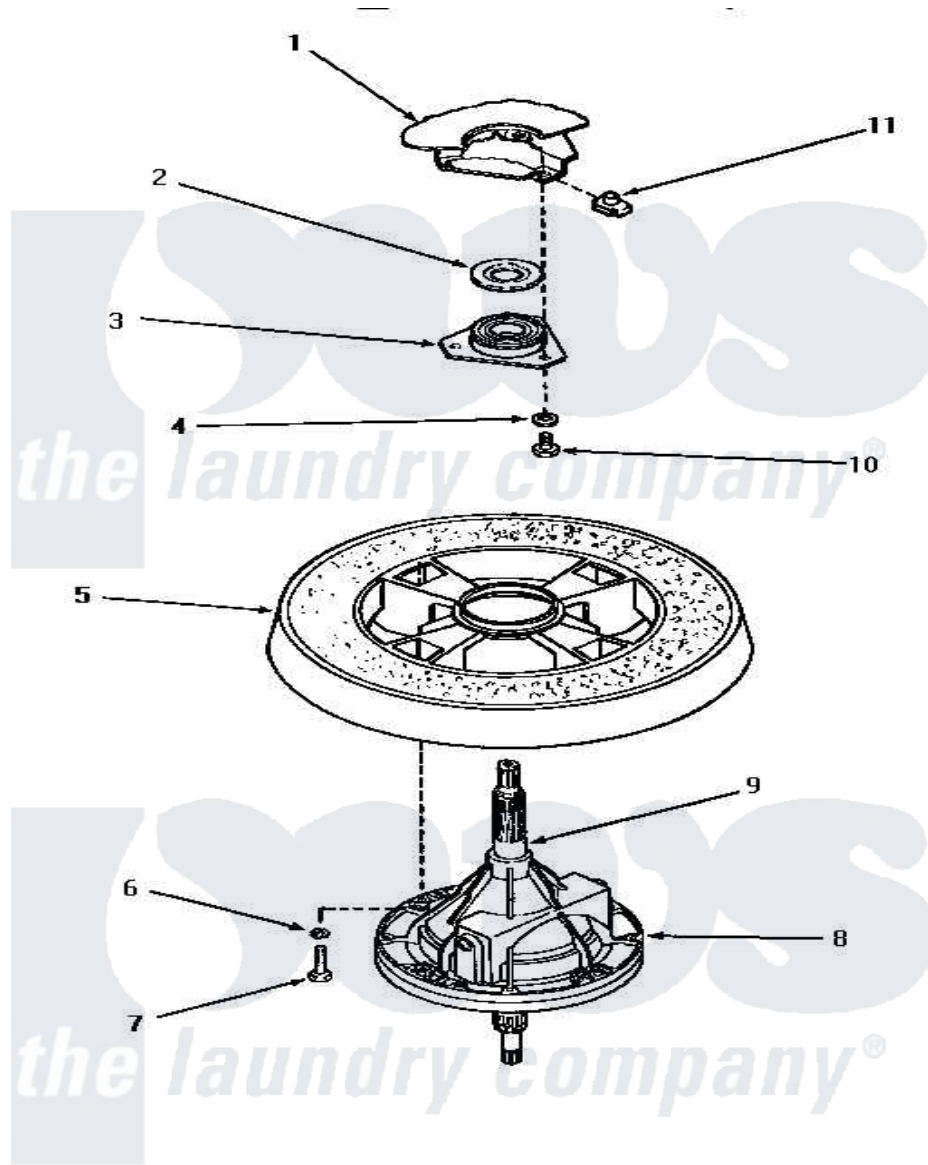

# Amana AWM331 20 - TRANSMISSION ASSY & BALANCE RING

## TRANSMISSION ASSEMBLY AND BALANCE RING

Amana [Residential Amana AWM331 Washer Parts](#) Parts Diagram 20 - TRANSMISSION ASSY & BALANCE RING  
 Click on the part number to view part

Item	Original Part Number	Replaced By	Status	Part Description
1	Y00000000		Not Available	SEE NOTE OUTER TUB
2	<a href="#">27187</a>			Flinger
3	27182	<a href="#">40004201P</a>		Main Bearing Assembly
4	<a href="#">04366</a>			Lockwasher, 5/16intshkp
5	27143		Not Available	BALANCE RING
6	<a href="#">02431</a>			Lockwasher, 1/4 Ext Shk
7	27200		Not Available	CAP SCREW
8	33227	<a href="#">33227P</a>		Assembly- Tran
9	<a href="#">27604P</a>			Never-Seeze 1 Oz Tube
10	01355		Not Available	SCREW
11	<a href="#">27222</a>			Nut, Retainer 5/16-18