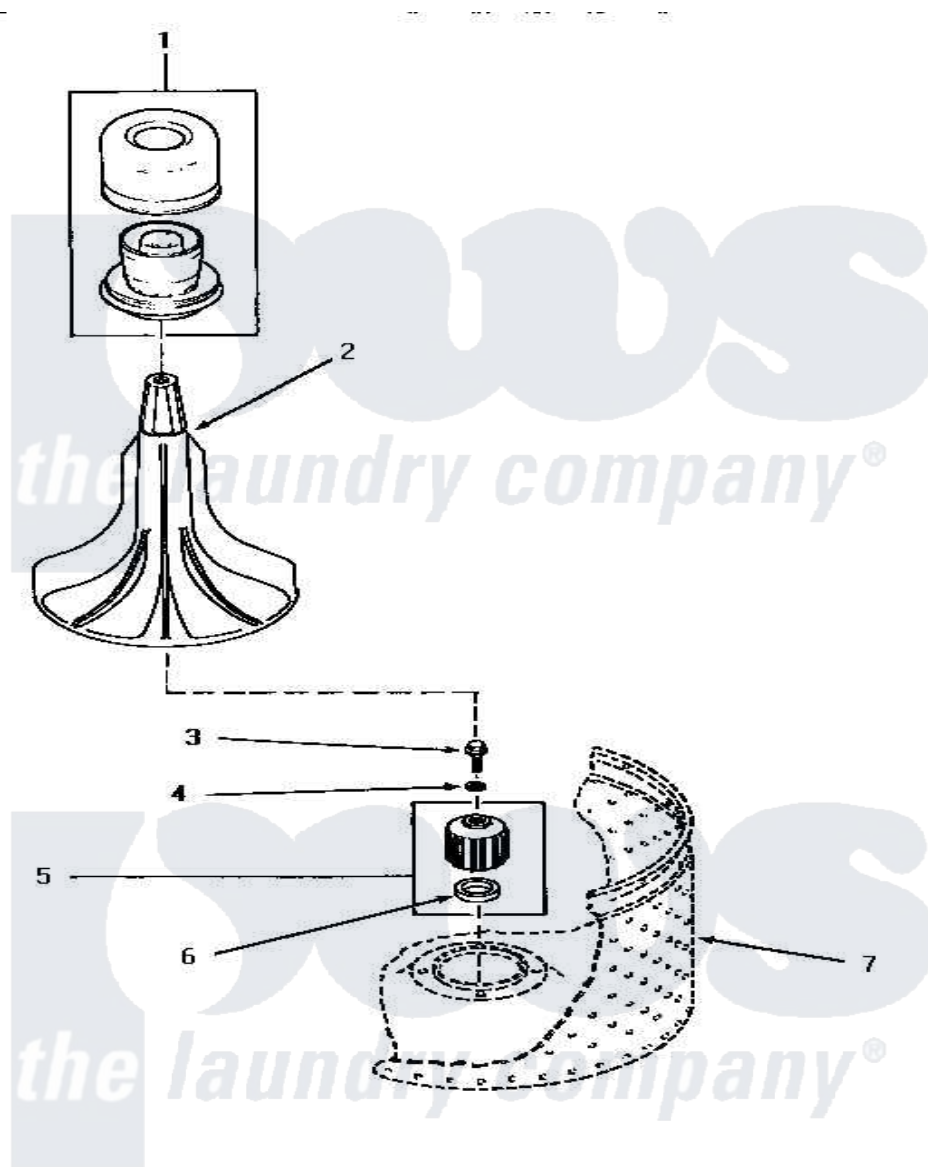

Amana AWM332 02 - AGITATOR, DRIVE BELL & SEAL SEAT

AGITATOR, DRIVE BELL AND SEAL SEAT

Amana [Residential Amana AWM332 Washer Parts](#) Parts Diagram 02 - AGITATOR, DRIVE BELL & SEAL SEAT
 Click on the part number to view part

Item	Original Part Number	Replaced By	Status	Part Description
1	30857	33510		Assembly, Dispenser-Fabric
2	33514	40000501W		Agitator, Flex Vane
3	30852			Screw, No.8-1/4 X 20 X 3/
4	30853		Not Available	SEAL
5	30071P	R9900189		Kit, Drive Bell And Seal
6	Y00000000		Not Available	SEE NOTE SEAL SEAT -- (SEE PAGES 8 & 10)
7	Y00000000		Not Available	SEE NOTE WASHTUB
NI	442P3	R9900189		Kit, Drive Bell And Seal