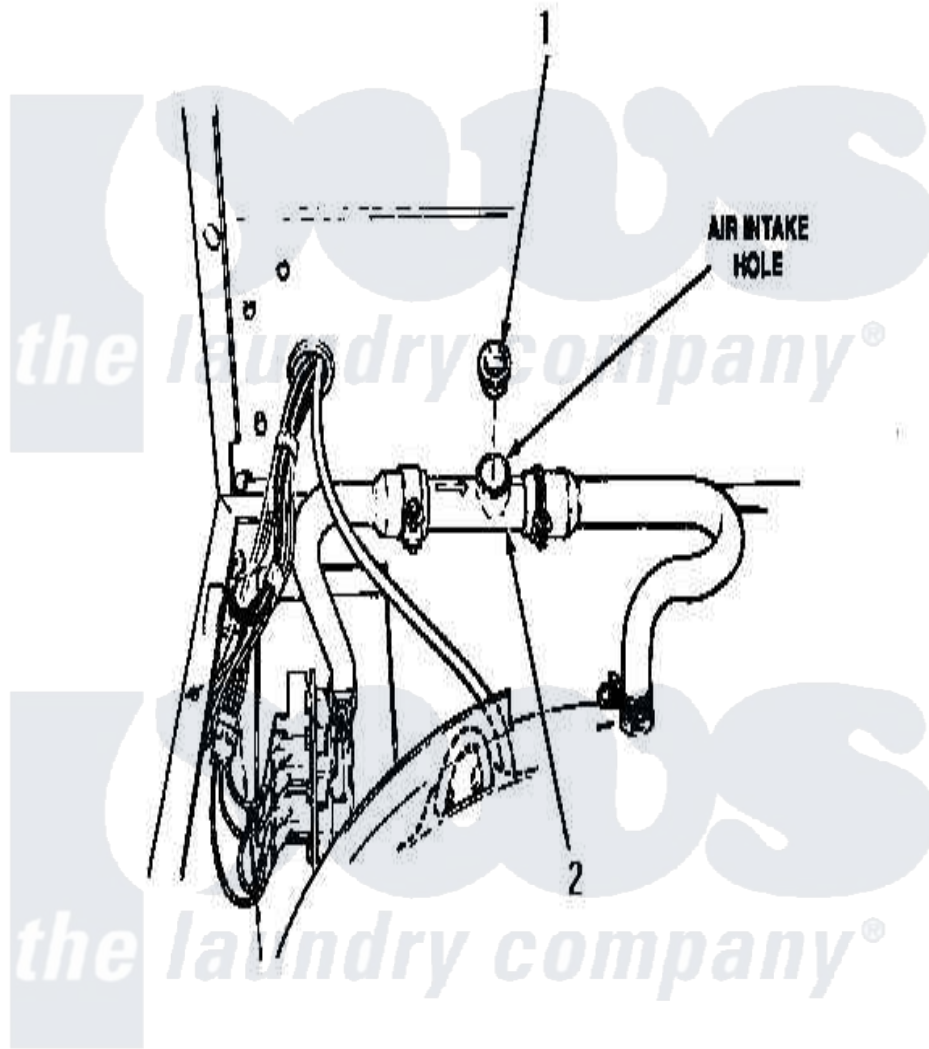

Amana AWM332 03 - BACK FLOW PREVENTER (CHANGE)

Amana [Residential Amana AWM332 Washer Parts](#) Parts Diagram 03 - BACK FLOW PREVENTER (CHANGE)
Click on the part number to view part

Item	Original Part Number	Replaced By	Status	Part Description
1	34340	34280		Assembly, Backflow Prevento
2	27118	34280		Assembly, Backflow Prevento