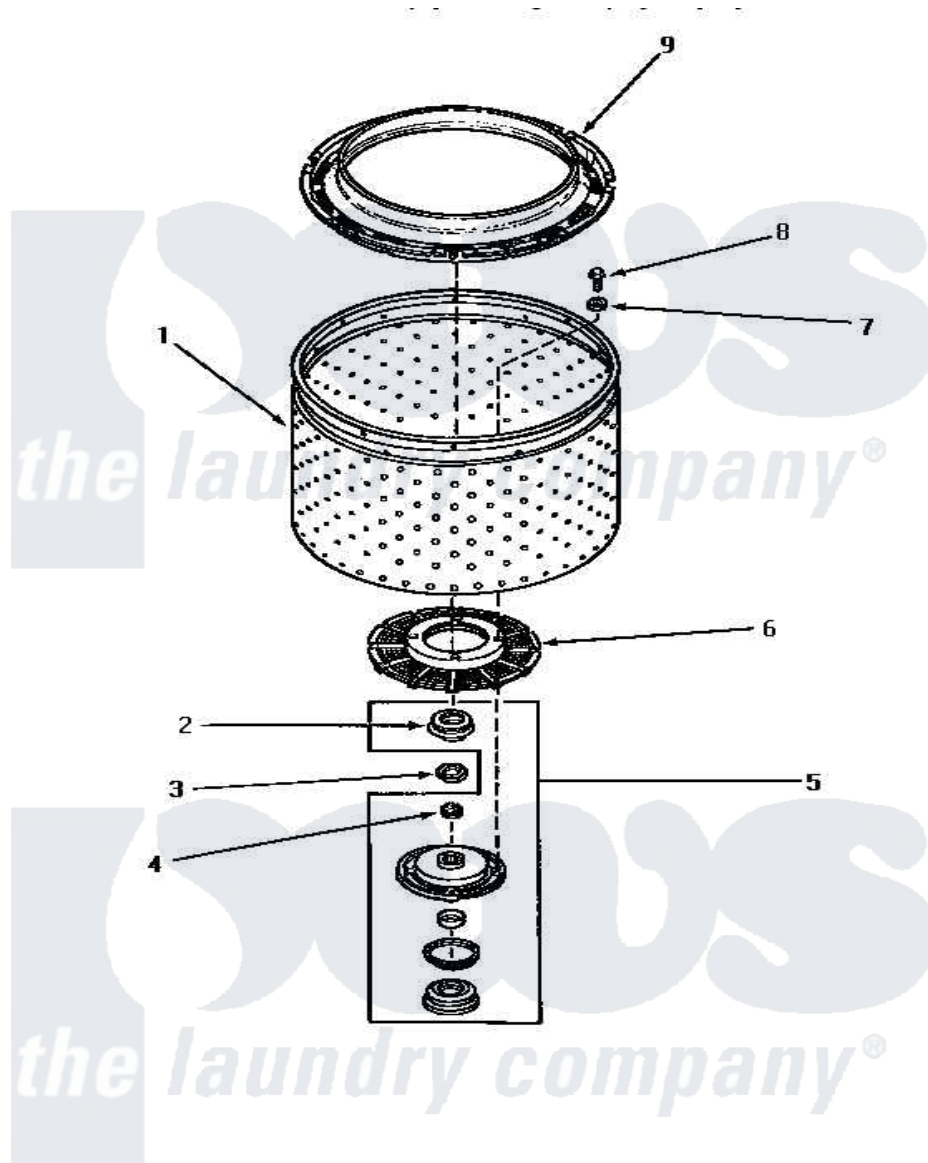

Amana AWM332 06 - CLOTHES GUARD/WASHTUB/LINT FILTER & HUB

CLOTHES GUARD, WASHTUB, LINT FILTER AND HUB

Amana [Residential Amana AWM332 Washer Parts](#) Parts Diagram 06 - CLOTHES GUARD/WASHTUB/LINT FILTER & HUB

[Click on the part number to view part](#)

Item	Original Part Number	Replaced By	Status	Part Description
1	33296	39248P		Wash Tub
"	33295	39252P		Wash Tub
"	33245			Washtub, Stainless Steel
2	Y00000000		Not Available	SEE NOTE SEAL HEAD -- (SEE PAGES 8 & 10)
3	Y29220	40016301		Nut, Lock
4	29728	40008301		Insert, Spline
5	495P3	R9900552		Hub And Seal
6	32998	39371		Filter Lin
7	28094			Gasket
8	27202	W10116787		Screw
9	32989	35035		Guard, Clothes