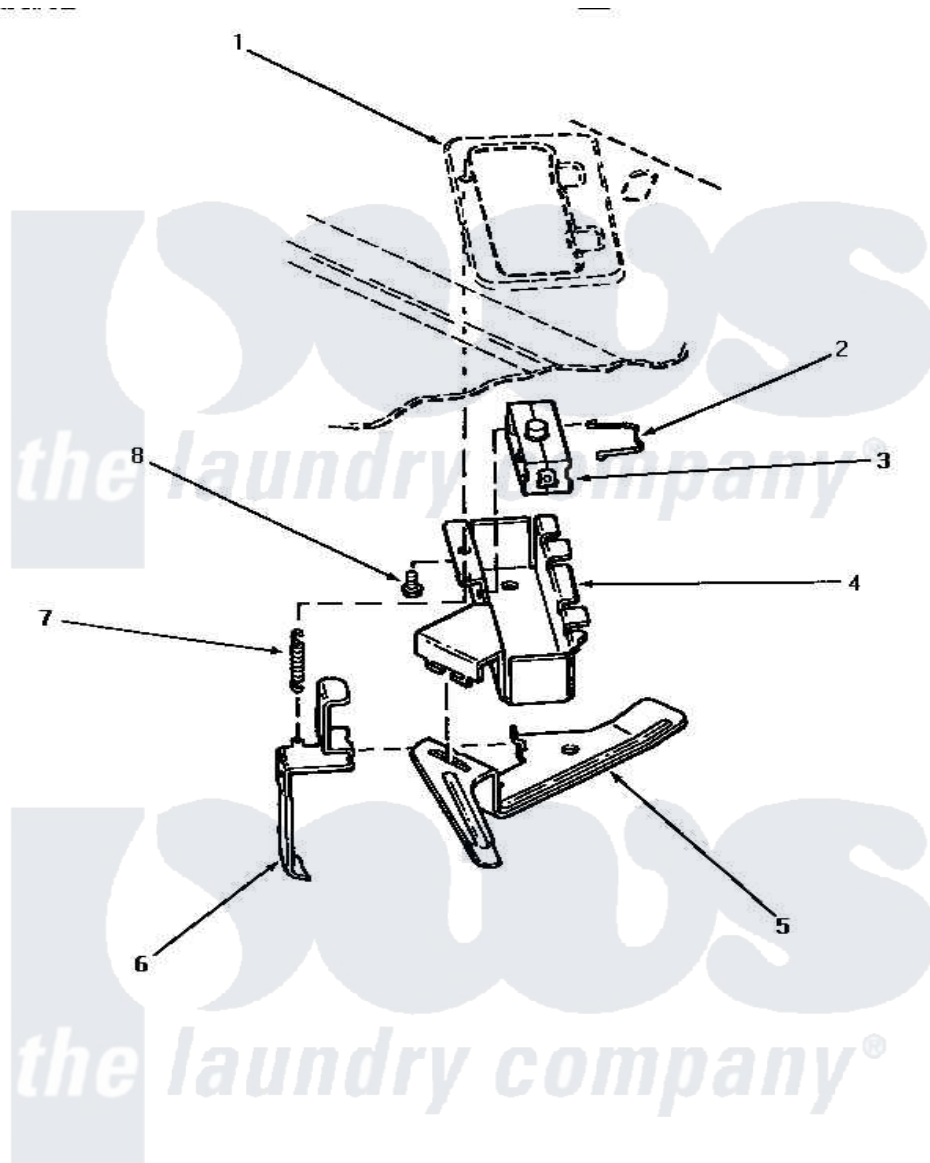

Amana AWM332 07 - DOOR & OUT-OF-BALANCE SWITCH

DOOR AND OUT-OF-BALANCE SWITCH

Amana [Residential Amana AWM332 Washer Parts](#) Parts Diagram 07 - DOOR & OUT-OF-BALANCE SWITCH
 Click on the part number to view part

| Item | Original Part Number | Replaced By | Status | Part Description |
|------|-----------------------|---------------------------|---------------|------------------------|
| 1 | Y00000000 | | Not Available | SEE NOTE CABINET TOP |
| 2 | 33433 | | Not Available | CLIP,HOLDER-SWITCH |
| 3 | 33445 | 27001095 | | Switch, Lid |
| 4 | 33440 | 36497P | | Kit, Switch Holder |
| 5 | 33441 | | | Arm, Actuator |
| 6 | 33442 | | | Lever, Unbalanced Load |
| 7 | 33443 | | | Spring |
| 8 | 23962 | W10116760 | | Screw |