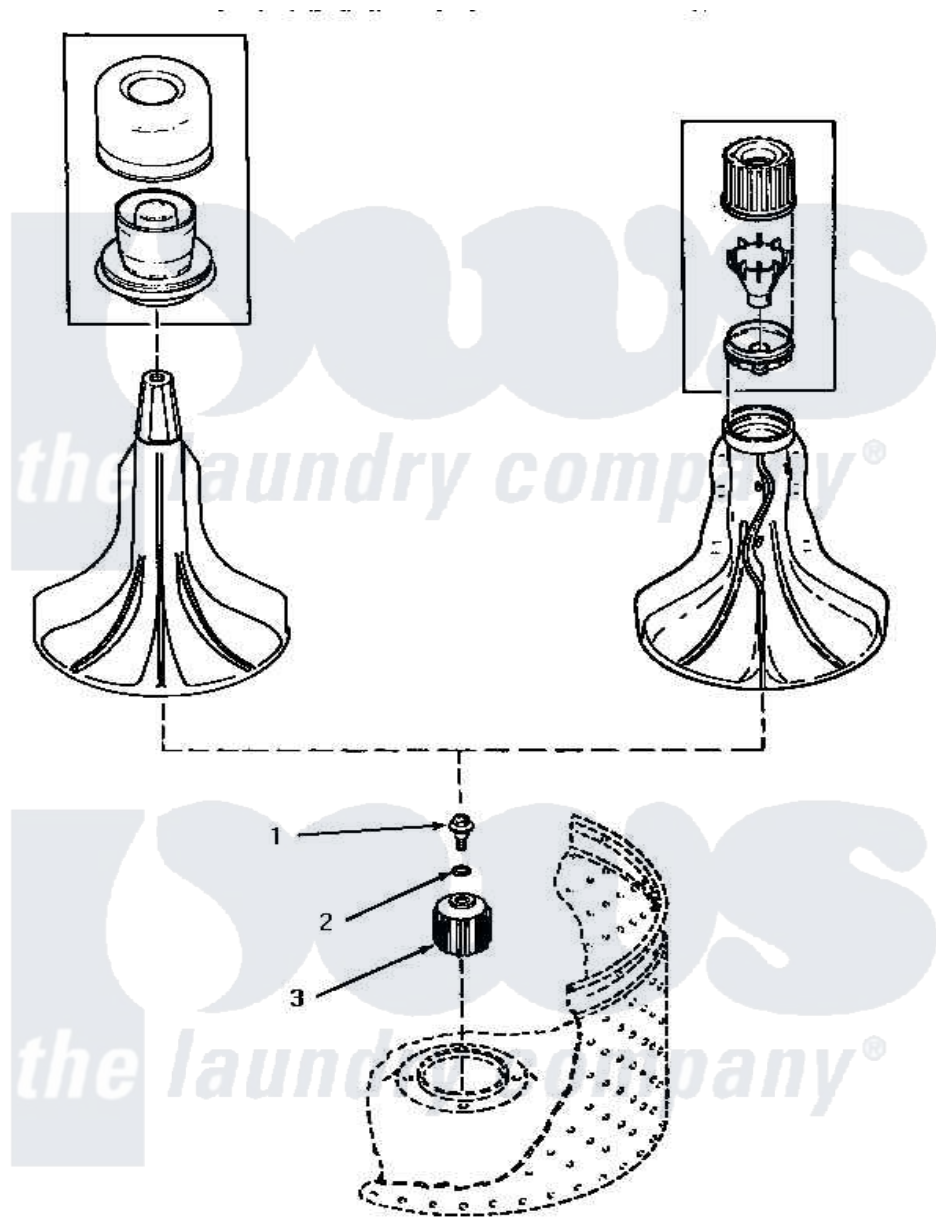

Amana AWM332 08 - DRIVE BELL (CHANGE)

Amana [Residential Amana AWM332 Washer Parts](#) Parts Diagram 08 - DRIVE BELL (CHANGE)

[Click on the part number to view part](#)

Item	Original Part Number	Replaced By	Status	Part Description
1	34288	40065102		Screw, Shoulder 1/4
2	34289	36472		O-Ring
3	34504	R9900189		Kit, Drive Bell And Seal