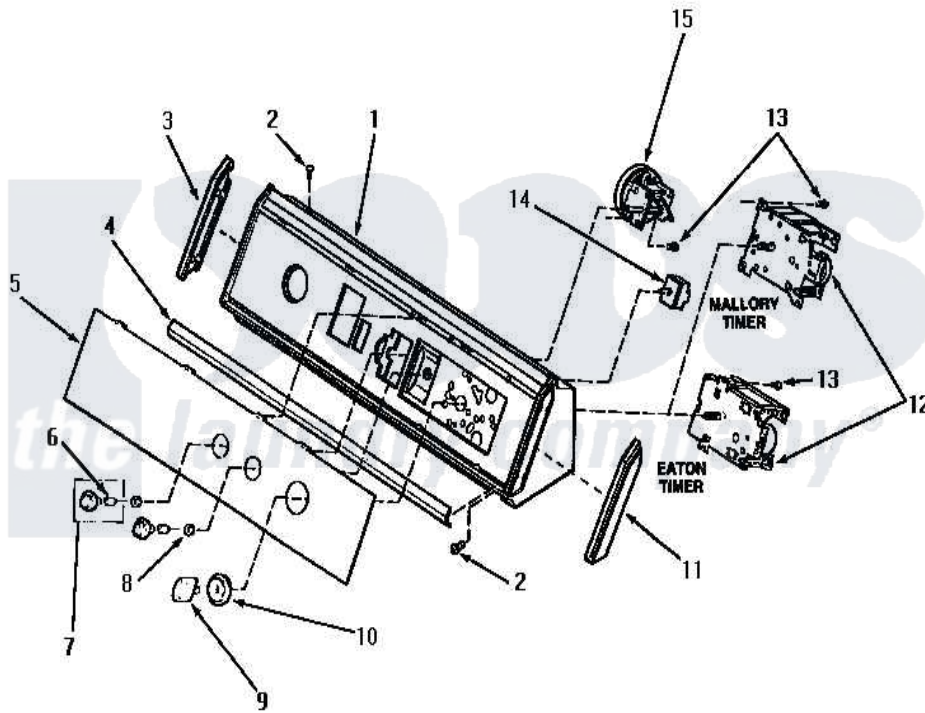

# Amana AWM332 10 - GRAPHICS PANEL, CONTROL HOOD & CONTROLS

## GRAPHICS PANEL, CONTROL HOOD AND CONTROLS

Amana [Residential Amana AWM332 Washer Parts](#) Parts Diagram 10 - GRAPHICS PANEL, CONTROL HOOD & CONTROLS

[Click on the part number to view part](#)

Item	Original Part Number	Replaced By	Status	Part Description
"	NOTE:		Not Available	THE INDIVIDUAL MOTORS ARE NOT AVAILABLE SEPARATELY, ORDER COMPLETE ASSEMBLIES.
1	34210		Not Available	CONTROL HOOD ASSEMBLY
2	31752		Not Available	SCREW, No.8ABX3/4 POZIDRI
3	31249		Not Available	CAP, END-L.H.-CHROME
5	33742		Not Available	PANEL, GRAPHIC
6	10519		Not Available	RETAINER
7	33688	<a href="#">36701W</a>		Knob
8	57584		Not Available	NUT
9	33898		Not Available	TIMER KNOB WHITE
10	33818		Not Available	TIMER KNOB SKIRT
11	<a href="#">31248</a>			Cap, End-RH-Chrome
12	31239	<a href="#">31239P</a>		Timer 3 Cycle Package
13	23962	<a href="#">W10116760</a>		Screw