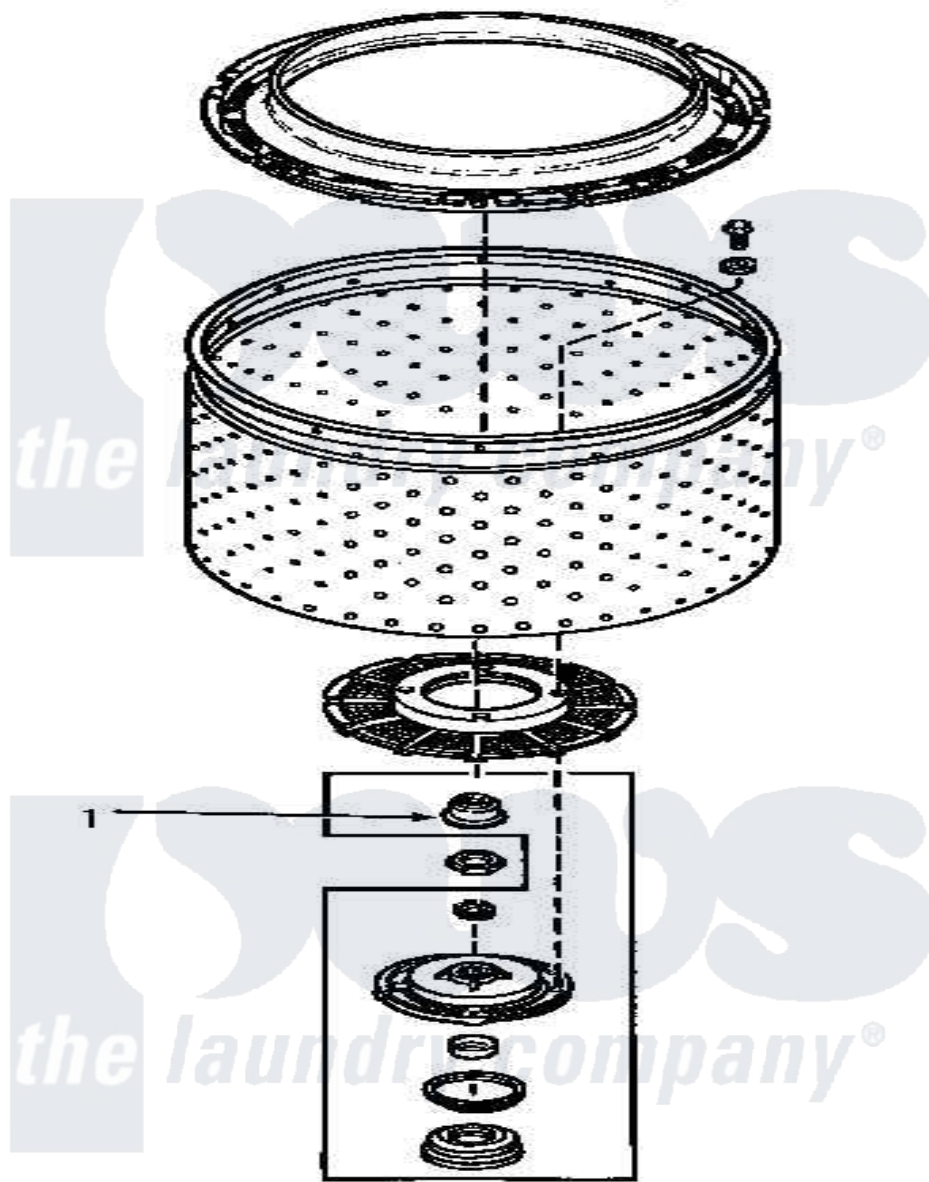

Amana AWM332 11 - HUB & TRANSMISSION TUBE SEAL

[Amana Residential Amana AWM332 Washer Parts](#) Parts Diagram 11 - HUB & TRANSMISSION TUBE SEAL
Click on the part number to view part

Item	Original Part Number	Replaced By	Status	Part Description
1	34184	R9900189		Kit, Drive Bell And Seal