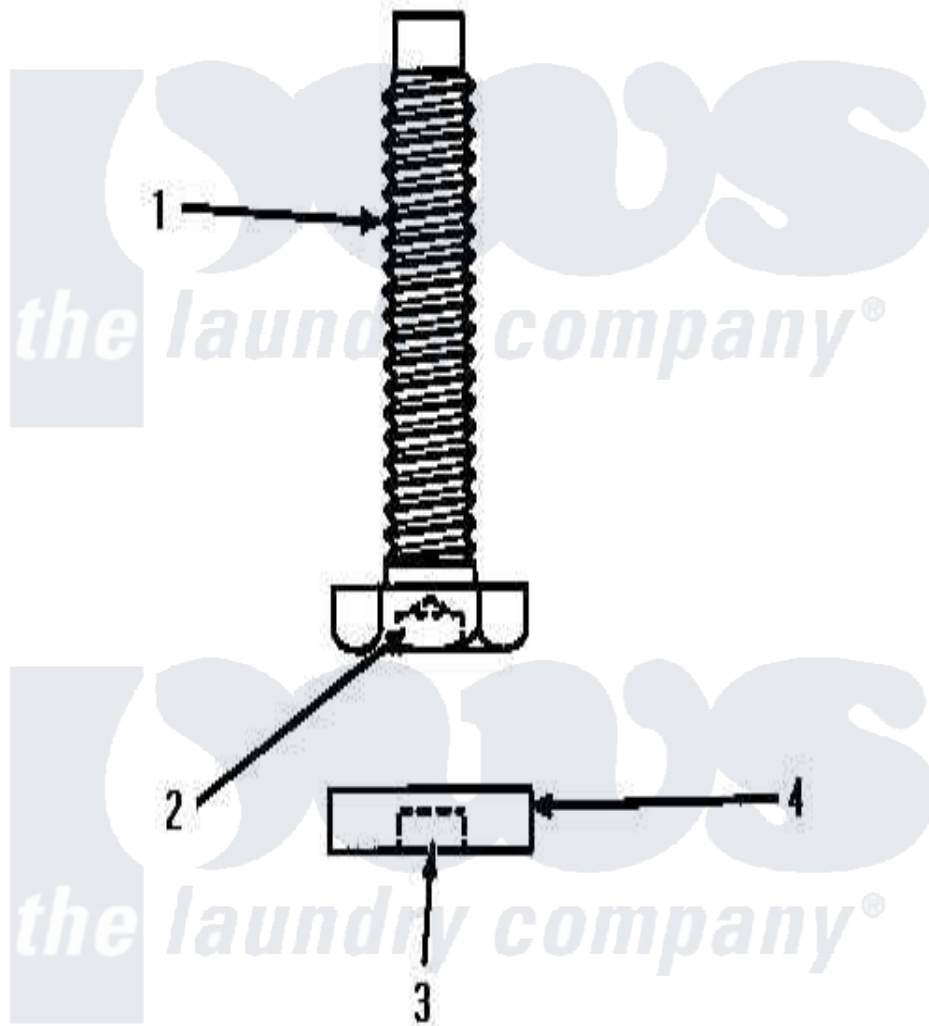

Amana AWM332 13 - LEVELING LEG (CHANGE)

Amana [Residential Amana AWM332 Washer Parts](#) Parts Diagram 13 - LEVELING LEG (CHANGE)
Click on the part number to view part

Item	Original Part Number	Replaced By	Status	Part Description
1	Y34319	22003428		Leg, Adjustable
2	Y00000000		Not Available	SEE NOTE HOLE
3	Y00000000		Not Available	SEE NOTE RUBBER DIMPLE
4	34318	40016001		Foot, Rubber