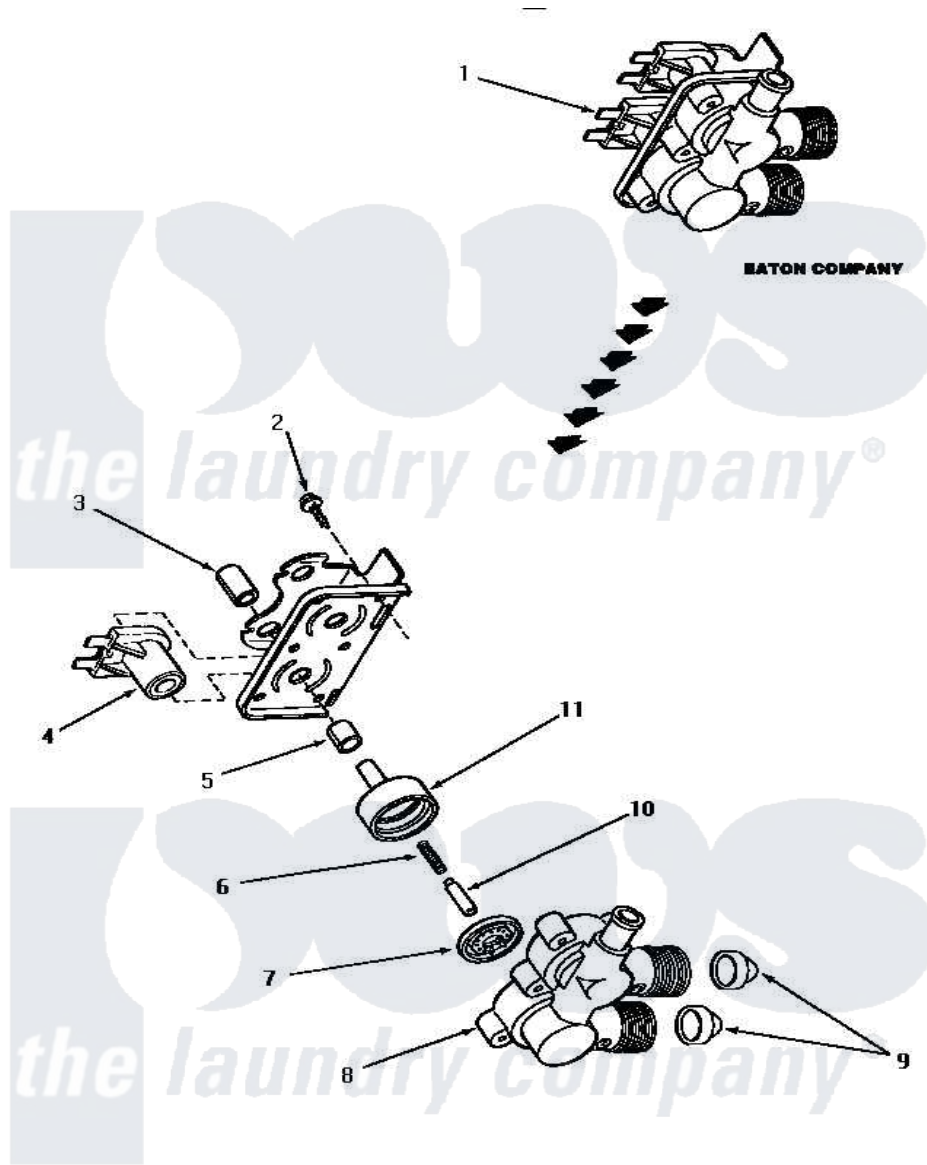

Amana AWM332 14 - MIXING VALVE ASSY (EATON COMPANY)

MIXING VALVE ASSEMBLY (Eaton Company)

Amana [Residential Amana AWM332 Washer Parts](#) Parts Diagram 14 - MIXING VALVE ASSY (EATON COMPANY)

[Click on the part number to view part](#)

Item	Original Part Number	Replaced By	Status	Part Description
1	33930			Valve, Mixing
2	25817C		Not Available	SCREW
3	24128		Not Available	SLEEVE, LONG
4	33930A	33930		Valve, Mixing
5	24129		Not Available	SLEEVE, SHORT
6	24131		Not Available	SPRING
7	24134		Not Available	DIAPHRAGM
8	Y24159	33930		Valve, Mixing
9	24122	22002960		Strainer, Washer Inlet
10	24132		Not Available	ARMATURE
11	24130			Guide, Armature