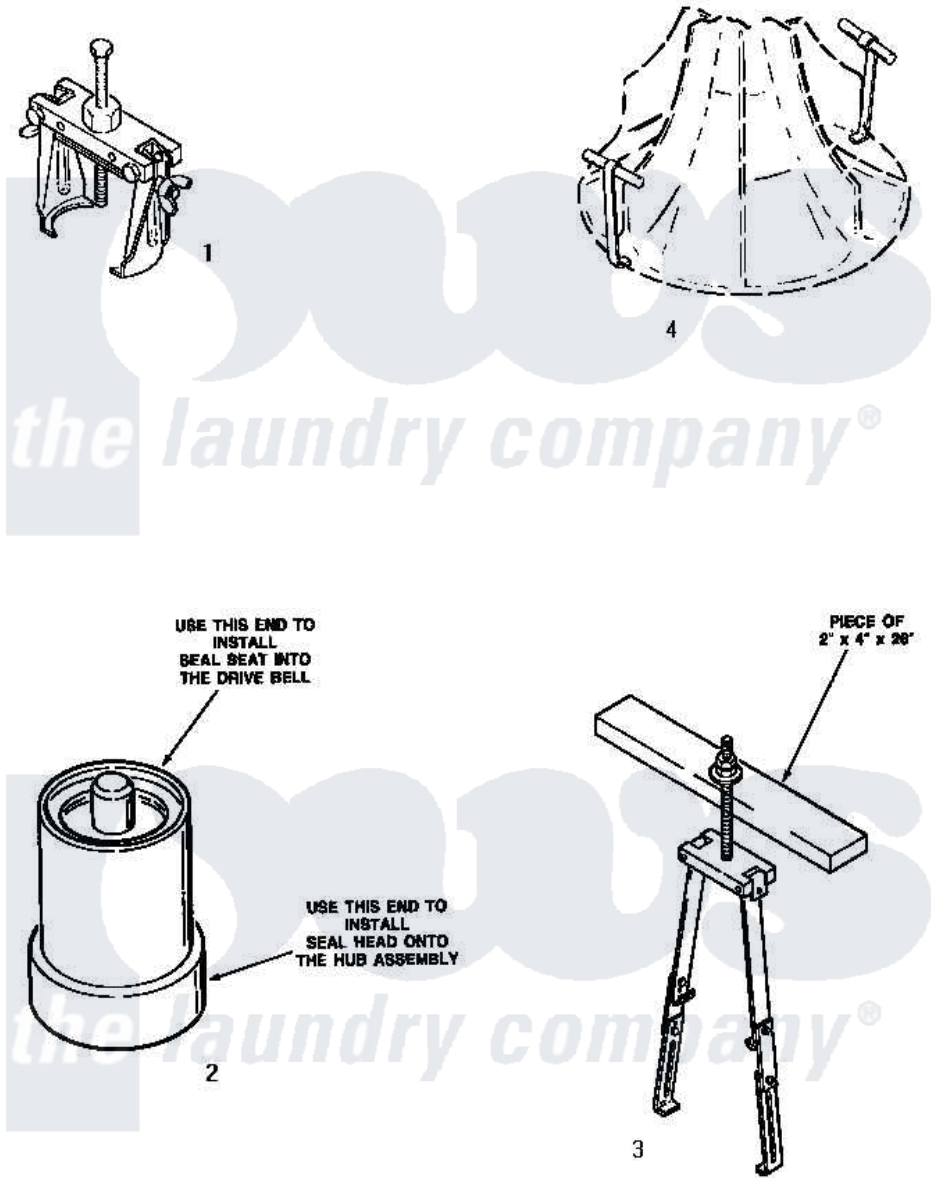

# Amana AWM332 19 - SPECIAL TOOLS

Amana [Residential Amana AWM332 Washer Parts](#) Parts Diagram 19 - SPECIAL TOOLS  
 Click on the part number to view part

Item	Original Part Number	Replaced By	Status	Part Description
1	253P4	<a href="#">294P4</a>		Bell Tool
2	255P4		Not Available	TOOL,SEAL INSTALLING
3	256P4P		Not Available	ASSY,AGITATOR PULLER xREPLACE
4	<a href="#">254P4P</a>			Agitator Hooks