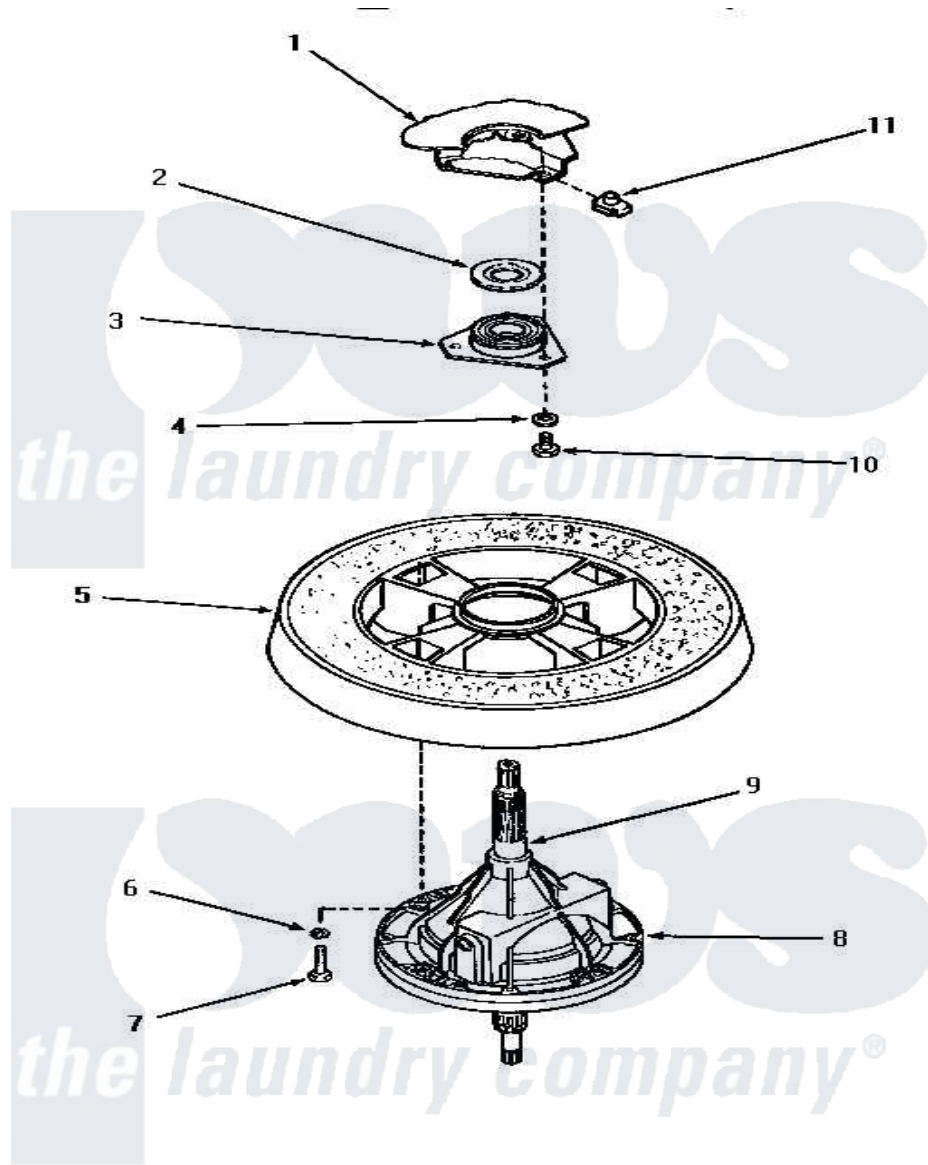

# Amana AWM332 20 - TRANSMISSION ASSY & BALANCE RING

## TRANSMISSION ASSEMBLY AND BALANCE RING

Amana [Residential Amana AWM332 Washer Parts](#) Parts Diagram 20 - TRANSMISSION ASSY & BALANCE RING  
 Click on the part number to view part

Item	Original Part Number	Replaced By	Status	Part Description
1	Y00000000		Not Available	SEE NOTE OUTER TUB
2	<a href="#">27187</a>			Flinger
3	27182	<a href="#">40004201P</a>		Main Bearing Assembly
4	<a href="#">04366</a>			Lockwasher, 5/16intshkp
5	27143		Not Available	BALANCE RING
6	<a href="#">02431</a>			Lockwasher, 1/4 Ext Shk
7	27200		Not Available	CAP SCREW
8	33227	<a href="#">33227P</a>		Assembly- Tran
9	<a href="#">27604P</a>			Never-Seeze 1 Oz Tube
10	01355		Not Available	SCREW
11	<a href="#">27222</a>			Nut, Retainer 5/16-18