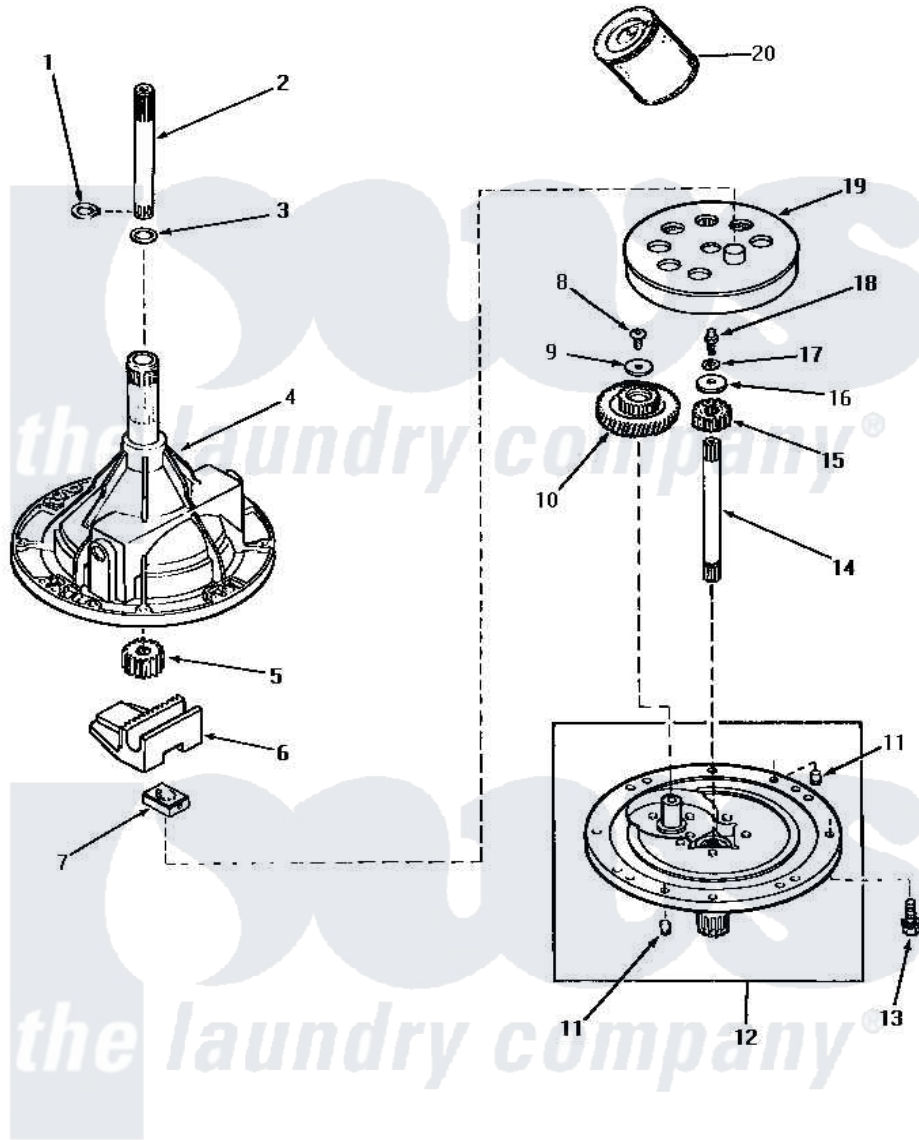

# Amana AWM351 01 - 33227 TRANSMISSION ASSY COMPONENTS

## COMPONENTS FOR 33227 TRANSMISSION ASSEMBLY

Amana [Residential Amana AWM351 Washer Parts](#) Parts Diagram 01 - 33227 TRANSMISSION ASSY COMPONENTS  
 Click on the part number to view part

Item	Original Part Number	Replaced By	Status	Part Description
1	<a href="#">27197</a>			Ring, Retaining
2	29134	<a href="#">Y36570</a>		Shaft, Output
3	20212	<a href="#">35092</a>		Washer, 3628id X 1.00 X .056
4	33223		Not Available	ASSY, TRANSMISSION CASE
5	<a href="#">27003</a>			Pinion, Agitator
6	<a href="#">Y31526</a>			Rack
7	<a href="#">26493</a>			Slide
8	<a href="#">29273</a>			Screw, 1/4-20 X 3/8
9	29260		Not Available	WASHER
10	<a href="#">29161</a>			Gear, Reduction
11	<a href="#">27172</a>			Pin, Dowel
12	33214		Not Available	TRANSMISSION COVER ASSEMBLY
13	32814		Not Available	SCREW, 1/4-20X7/8 SERRA
14	27081	<a href="#">27081P</a>		Shaft Input Package
15	<a href="#">Y29160</a>			Pinion, Drive
16	26509	<a href="#">40041501</a>		Washer

17	<a href="#">21456</a>		Lockwasher, 1/4 Intshkp
18	27030	Not Available	SCREW, 1/4-20 SPECIAL
19	<a href="#">26577</a>		Assembly, Gear And Stud
20	<a href="#">27243P</a>		Oil, CW Transmission F-
NI	28434P	Not Available	LOCTITE