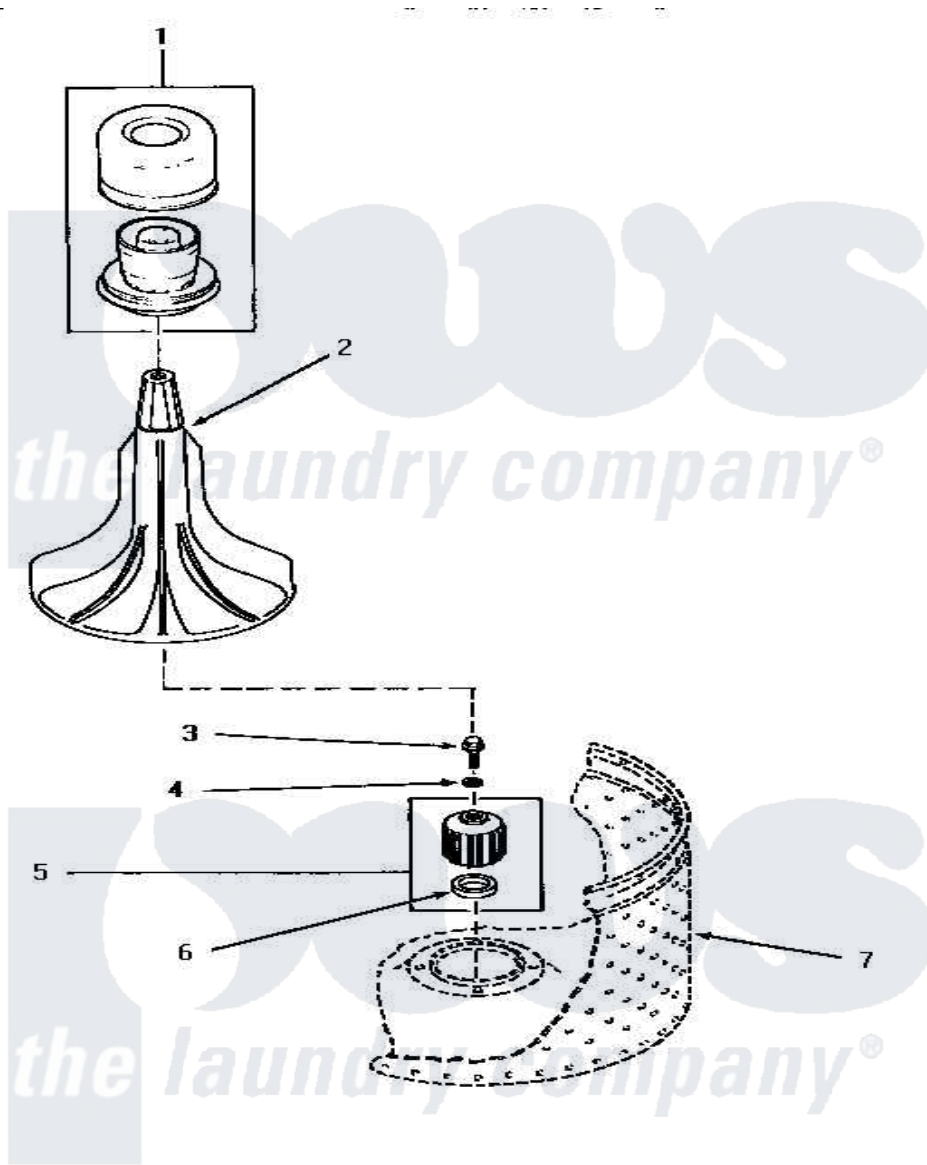

Amana AWM351 02 - AGITATOR, DRIVE BELL & SEAL SEAT

AGITATOR, DRIVE BELL AND SEAL SEAT

Amana [Residential Amana AWM351 Washer Parts](#) Parts Diagram 02 - AGITATOR, DRIVE BELL & SEAL SEAT
 Click on the part number to view part

| Item | Original Part Number | Replaced By | Status | Part Description |
|------|-----------------------|---------------------------|---------------|---|
| 1 | 30857 | 33510 | | Assembly, Dispenser-Fabric |
| 2 | 33514 | 40000501W | | Agitator, Flex Vane |
| 3 | 30852 | | | Screw, No.8-1/4 X 20 X 3/ |
| 4 | 30853 | | Not Available | SEAL |
| 5 | 30071P | R9900189 | | Kit, Drive Bell And Seal |
| 6 | Y00000000 | | Not Available | SEE NOTE SEAL SEAT -- (SEE PAGES 8 & 10) |
| 7 | Y00000000 | | Not Available | SEE NOTE WASHTUB |
| NI | 442P3 | R9900189 | | Kit, Drive Bell And Seal |