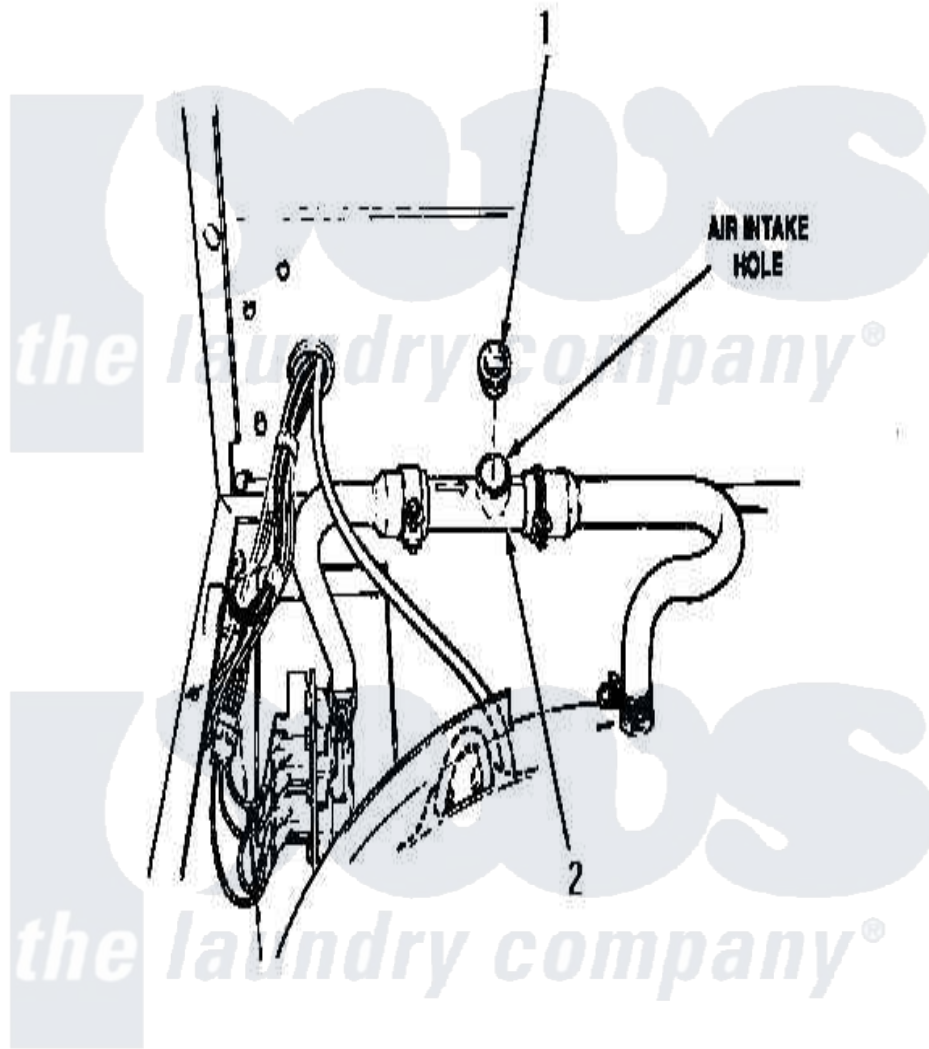

# Amana AWM351 03 - BACK FLOW PREVENTER (CHANGE)

Amana [Residential Amana AWM351 Washer Parts](#) Parts Diagram 03 - BACK FLOW PREVENTER (CHANGE)  
Click on the part number to view part

Item	Original Part Number	Replaced By	Status	Part Description
1	34340	<a href="#">34280</a>		Assembly, Backflow Prevento
2	27118	<a href="#">34280</a>		Assembly, Backflow Prevento