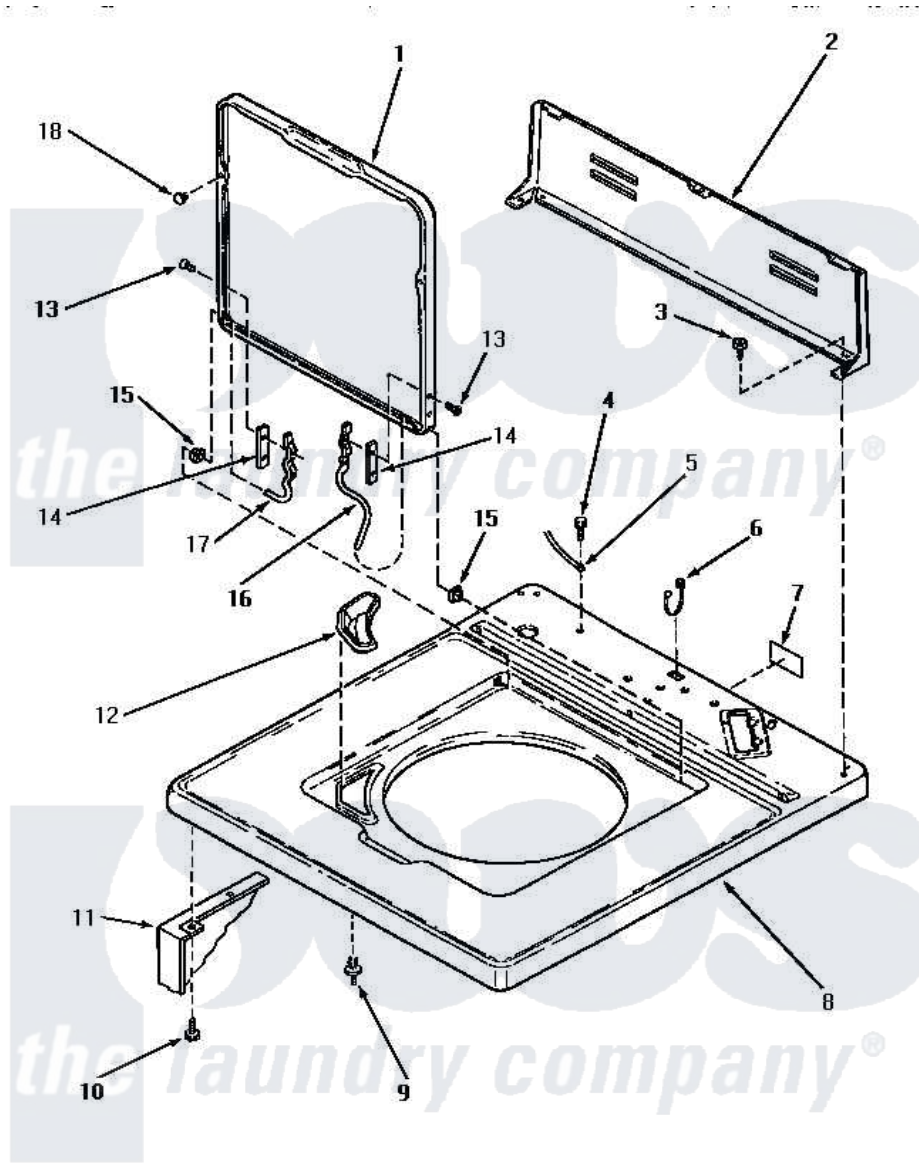

Amana AWM351 05 - CAB TOP/LOADING DR & CTRL HOOD REAR PAN

CABINET TOP, LOADING DOOR AND CONTROL HOOD REAR PANEL

Amana [Residential Amana AWM351 Washer Parts](#) Parts Diagram 05 - CAB TOP/LOADING DR & CTRL HOOD REAR PAN

Click on the part number to view part

Item	Original Part Number	Replaced By	Status	Part Description
1	33541W	33541WP		Lid, W/Instructions
"	33541H		Not Available	LOADING DOOR, HARVEST GOLD
"	33541L	33541LP		Lid, W/Instructions
2	33619		Not Available	CONTROL HOOD REAR PANEL
3	23962	W10116760		Screw
4	52909			Screw, 10B-16 X 1/2 HeX
5	Y00000000		Not Available	SEE NOTE GROUND WIRE, GREEN
6	21903	211881		Grommet, Cord Part Not Used-Gas Models Only
7	24903		Not Available	STICKER,DISCONNECT POW
8	33451W		Not Available	CABINET TOP, WHITE
"	33451L		Not Available	CABINET TOP, ALMOND
"	33451H		Not Available	CABINET TOP, HARVEST GOLD