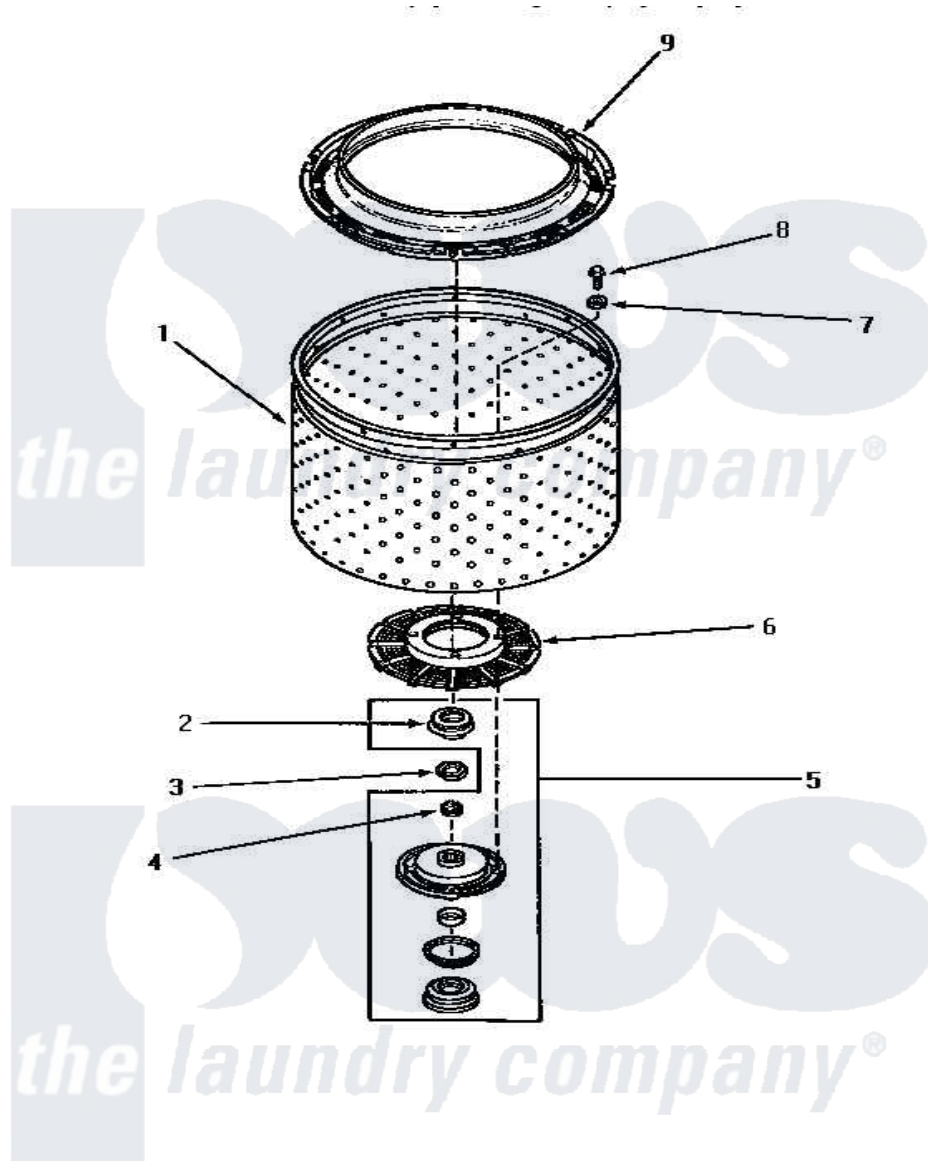

Amana AWM351 06 - CLOTHES GUARD/WASHTUB/LINT FILTER & HUB

CLOTHES GUARD, WASHTUB, LINT FILTER AND HUB

Amana [Residential Amana AWM351 Washer Parts](#) Parts Diagram 06 - CLOTHES GUARD/WASHTUB/LINT FILTER & HUB

[Click on the part number to view part](#)

Item	Original Part Number	Replaced By	Status	Part Description
1	33296	39248P		Wash Tub
"	33295	39252P		Wash Tub
"	33245			Washtub, Stainless Steel
2	Y00000000		Not Available	SEE NOTE SEAL HEAD -- (SEE PAGES 8 & 10)
3	Y29220	40016301		Nut, Lock
4	29728	40008301		Insert, Spline
5	495P3	R9900552		Hub And Seal
6	32998	39371		Filter Lin
7	28094			Gasket
8	27202	W10116787		Screw
9	32989	35035		Guard, Clothes