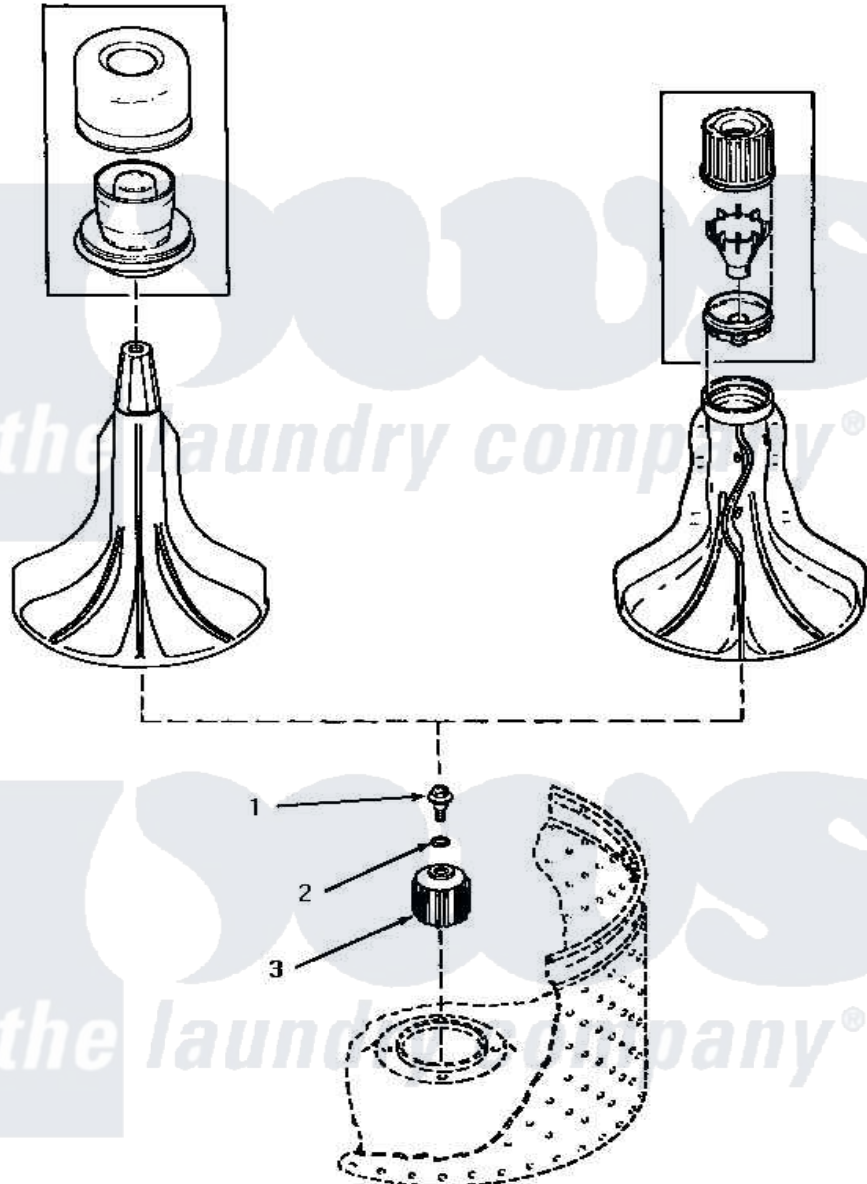

# Amana AWM351 08 - DRIVE BELL (CHANGE)

Amana [Residential Amana AWM351 Washer Parts](#) Parts Diagram 08 - DRIVE BELL (CHANGE)  
Click on the part number to view part

| Item | Original Part Number | Replaced By              | Status | Part Description         |
|------|----------------------|--------------------------|--------|--------------------------|
| 1    | 34288                | <a href="#">40065102</a> |        | Screw, Shoulder 1/4      |
| 2    | 34289                | <a href="#">36472</a>    |        | O-Ring                   |
| 3    | 34504                | <a href="#">R9900189</a> |        | Kit, Drive Bell And Seal |