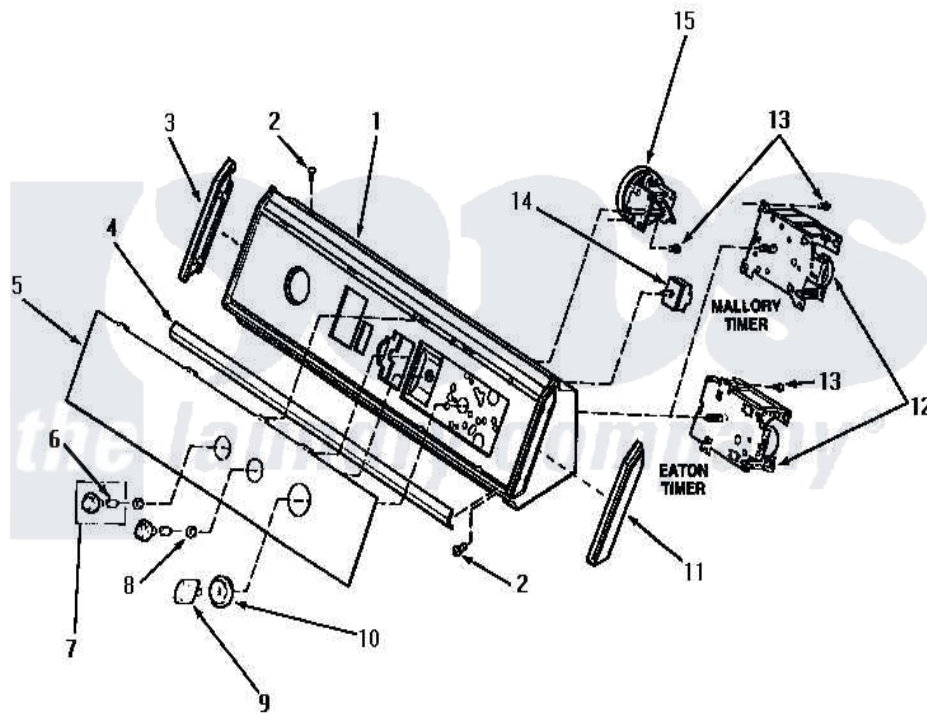

# Amana AWM351 10 - GRAPHICS PANEL, CONTROL HOOD & CONTROLS

## GRAPHICS PANEL, CONTROL HOOD AND CONTROLS

Amana [Residential Amana AWM351 Washer Parts](#) Parts Diagram 10 - GRAPHICS PANEL, CONTROL HOOD & CONTROLS

[Click on the part number to view part](#)

Item	Original Part Number	Replaced By	Status	Part Description
"	NOTE:		Not Available	THE INDIVIDUAL MOTORS ARE NOT AVAILABLE SEPARATELY, ORDER COMPLETE ASSEMBLIES.
1	31735		Not Available	ASSY, CONTROL HOOD
2	31752		Not Available	SCREW, No.8ABX3/4 POZIDRI
3	31249		Not Available	CAP, END-L.H.-CHROME
5	33673		Not Available	PANEL, GRAPHIC
6	10519		Not Available	RETAINER
7	<a href="#">33610</a>			Assembly, Knob-Rotary-Black
8	57584		Not Available	NUT
9	<a href="#">33897</a>			Knob, Timer-Washer-Blac
10	33817		Not Available	ASSY, TIMER SKIRT-BLACK
11	<a href="#">31248</a>			Cap, End-RH-Chrome
12	31239	<a href="#">31239P</a>		Timer 3 Cycle Package
13	23962	<a href="#">W10116760</a>		Screw