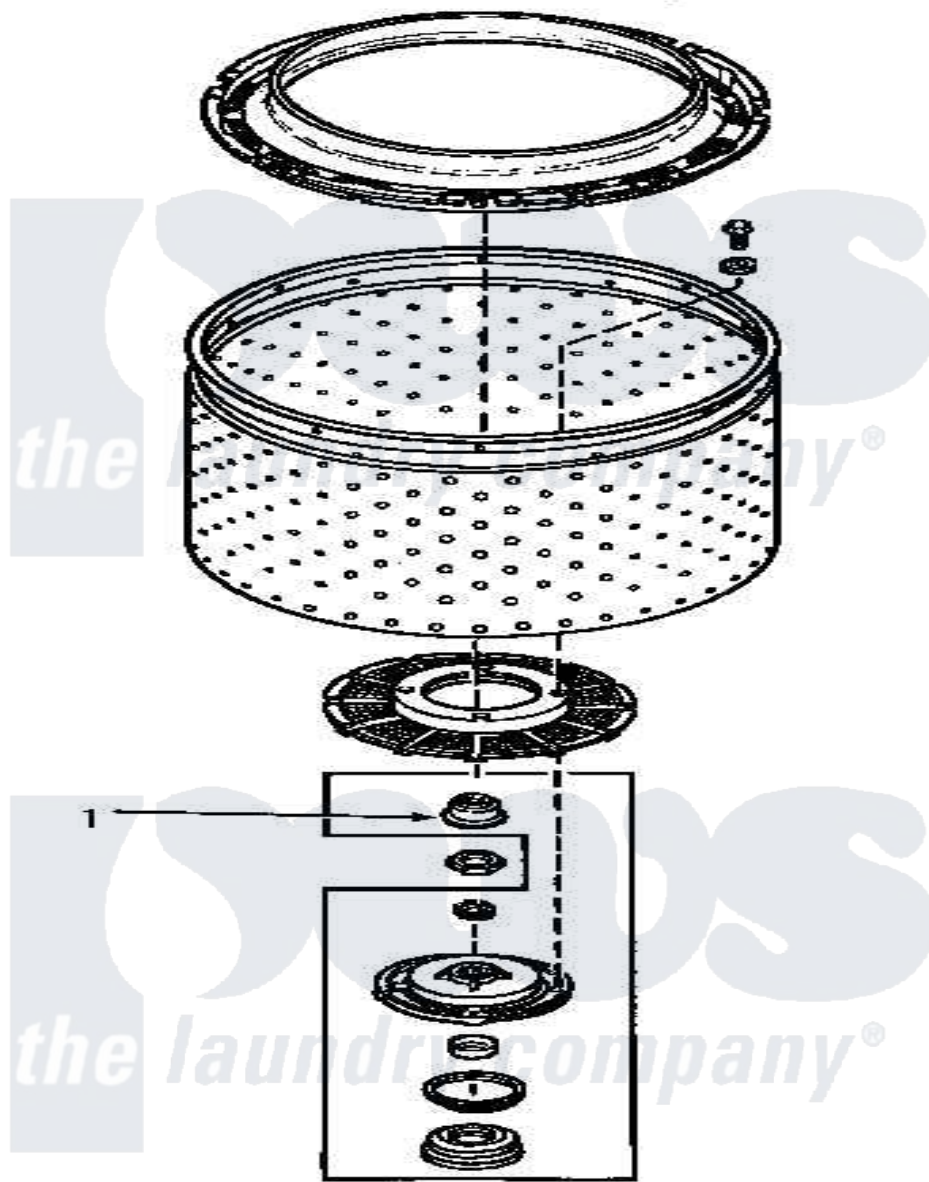

# Amana AWM351 11 - HUB & TRANSMISSION TUBE SEAL

Amana Residential Amana AWM351 Washer Parts Parts Diagram 11 - HUB & TRANSMISSION TUBE SEAL  
Click on the part number to view part

Item	Original Part Number	Replaced By	Status	Part Description
1	34184	<a href="#">R9900189</a>		Kit, Drive Bell And Seal