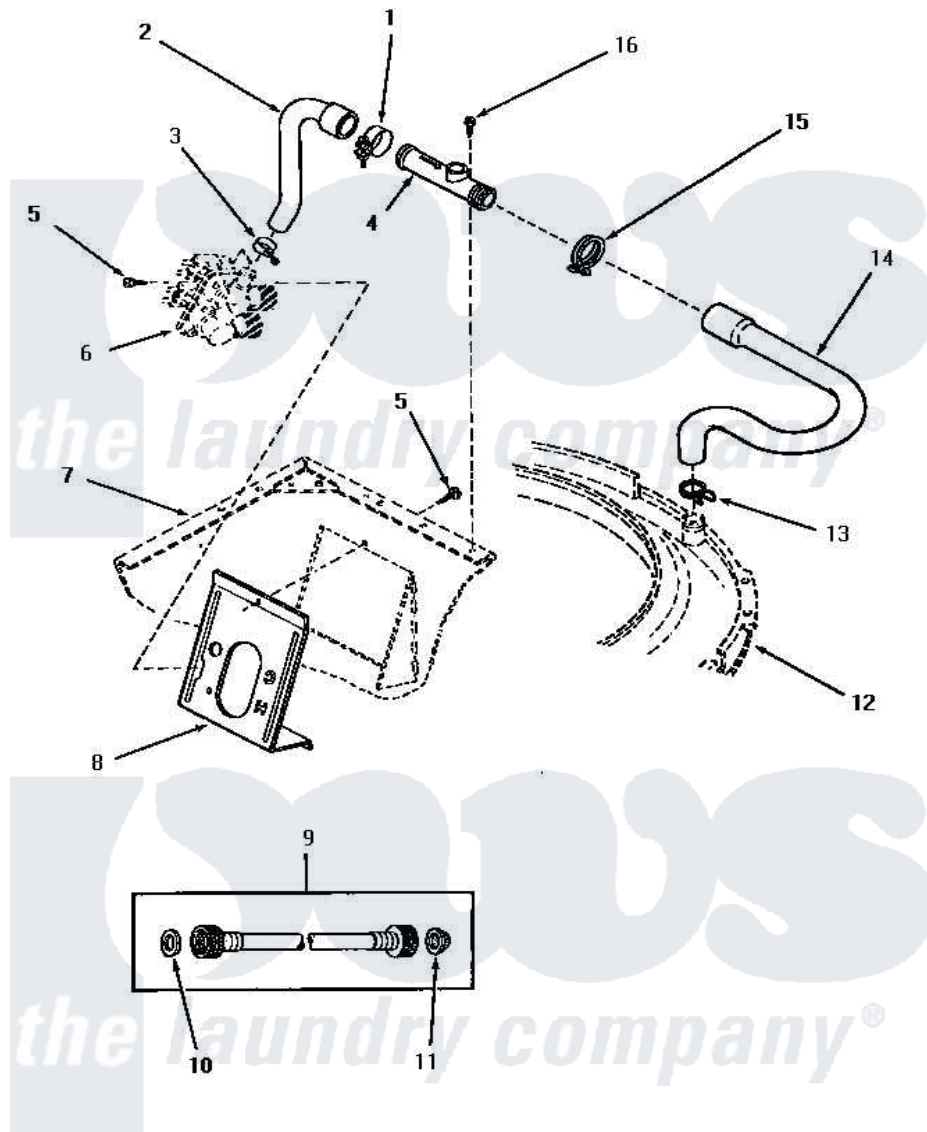

Amana AWM351 12 - INLET/FILL HOSE/BACK FL PREVENTER & BRKT

INLET HOSE, FILLER HOSE, BACK FLOW PREVENTER AND MIXING VALVE MOUNTING BRACKET

Amana [Residential Amana AWM351 Washer Parts](#) Parts Diagram 12 - INLET/FILL HOSE/BACK FL PREVENTER & BRKT

[Click on the part number to view part](#)

Item	Original Part Number	Replaced By	Status	Part Description
1	27152		Not Available	CLAMP HOSE
2	27183			Hose, Mixing Valve
3	27643	596669		Clamp, Manifold
4	27118	34280		Assembly, Backflow Prevento
5	56392		Not Available	SCREW,8-18 X 3/8 TAPPI
6	Y00000000		Not Available	SEE NOTE MIXING VALVE
7	Y00000000		Not Available	SEE NOTE CABINET
8	32837	39407		Bracket, Valve
9	28330P	202860		Inlet Hose Assembly
10	20290	Y013783		Washer, Inlet Hose
11	28605	22002960		Strainer, Washer Inlet
12	Y00000000		Not Available	SEE NOTE OUTER TUB COVER
13	29210			Hose Clamp
14	33186			Hose, Water Inlet
15	21976		Not Available	HOSE CLAMP, GREEN