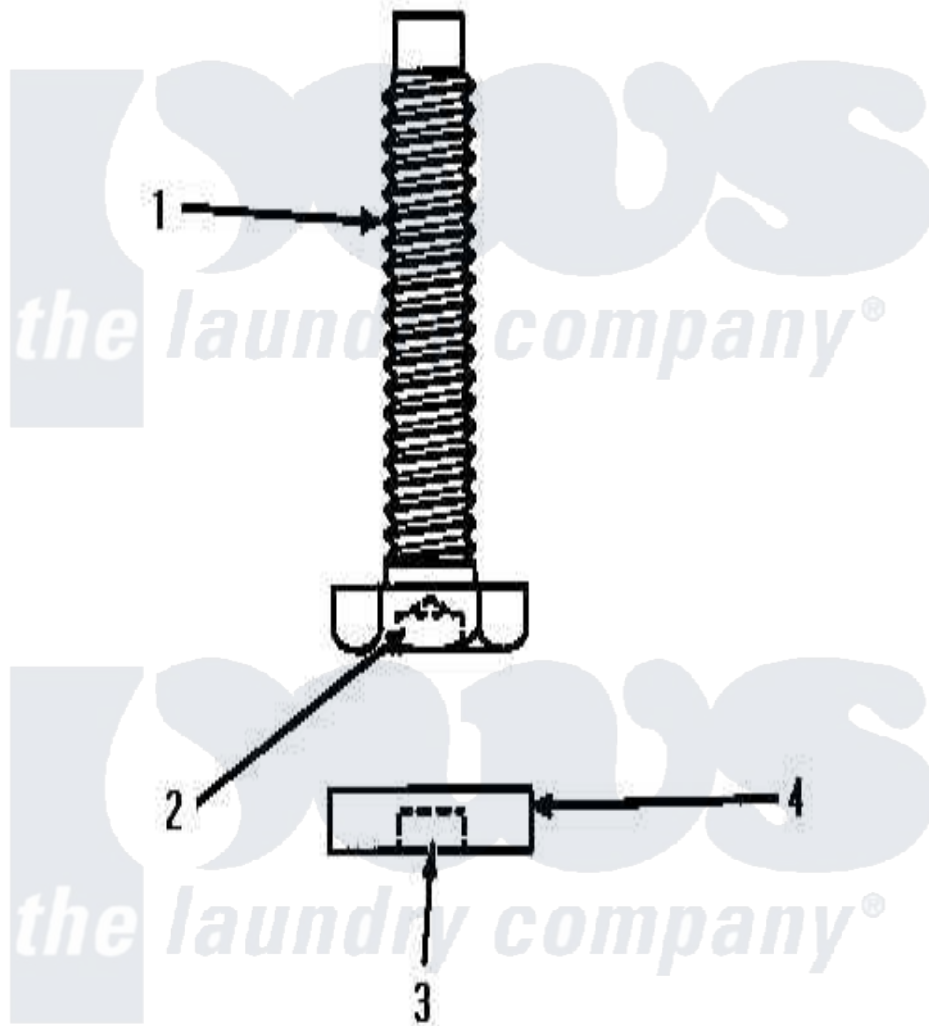

Amana AWM351 13 - LEVELING LEG (CHANGE)

Amana [Residential Amana AWM351 Washer Parts](#) Parts Diagram 13 - LEVELING LEG (CHANGE)
Click on the part number to view part

Item	Original Part Number	Replaced By	Status	Part Description
1	Y34319	22003428		Leg, Adjustable
2	Y00000000		Not Available	SEE NOTE HOLE
3	Y00000000		Not Available	SEE NOTE RUBBER DIMPLE
4	34318	40016001		Foot, Rubber