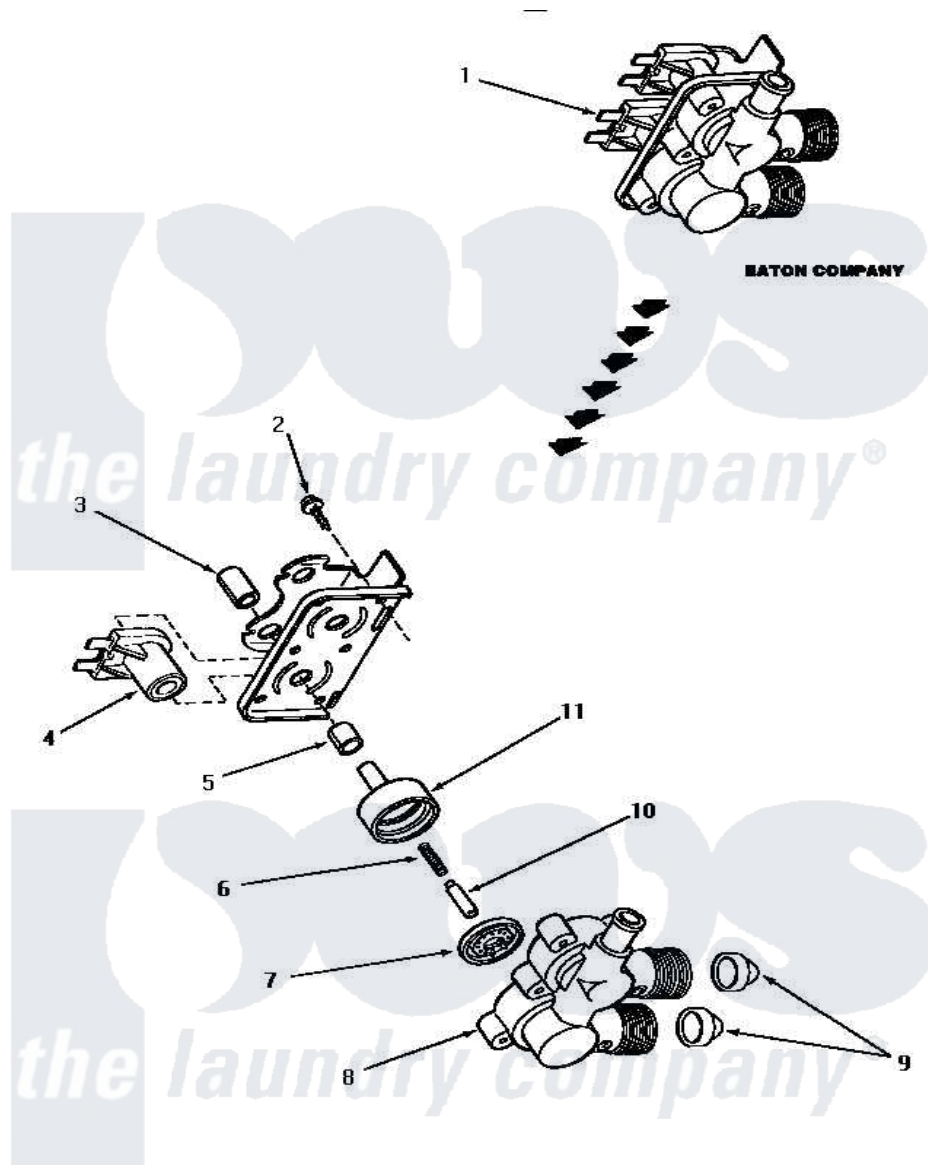

Amana AWM351 14 - MIXING VALVE ASSY (EATON COMPANY)

MIXING VALVE ASSEMBLY (Eaton Company)

Amana [Residential Amana AWM351 Washer Parts](#) Parts Diagram 14 - MIXING VALVE ASSY (EATON COMPANY)

[Click on the part number to view part](#)

Item	Original Part Number	Replaced By	Status	Part Description
1	33930			Valve, Mixing
2	25817C		Not Available	SCREW
3	24128		Not Available	SLEEVE, LONG
4	33930A	33930		Valve, Mixing
5	24129		Not Available	SLEEVE, SHORT
6	24131		Not Available	SPRING
7	24134		Not Available	DIAPHRAGM
8	Y24159	33930		Valve, Mixing
9	24122	22002960		Strainer, Washer Inlet
10	24132		Not Available	ARMATURE
11	24130			Guide, Armature