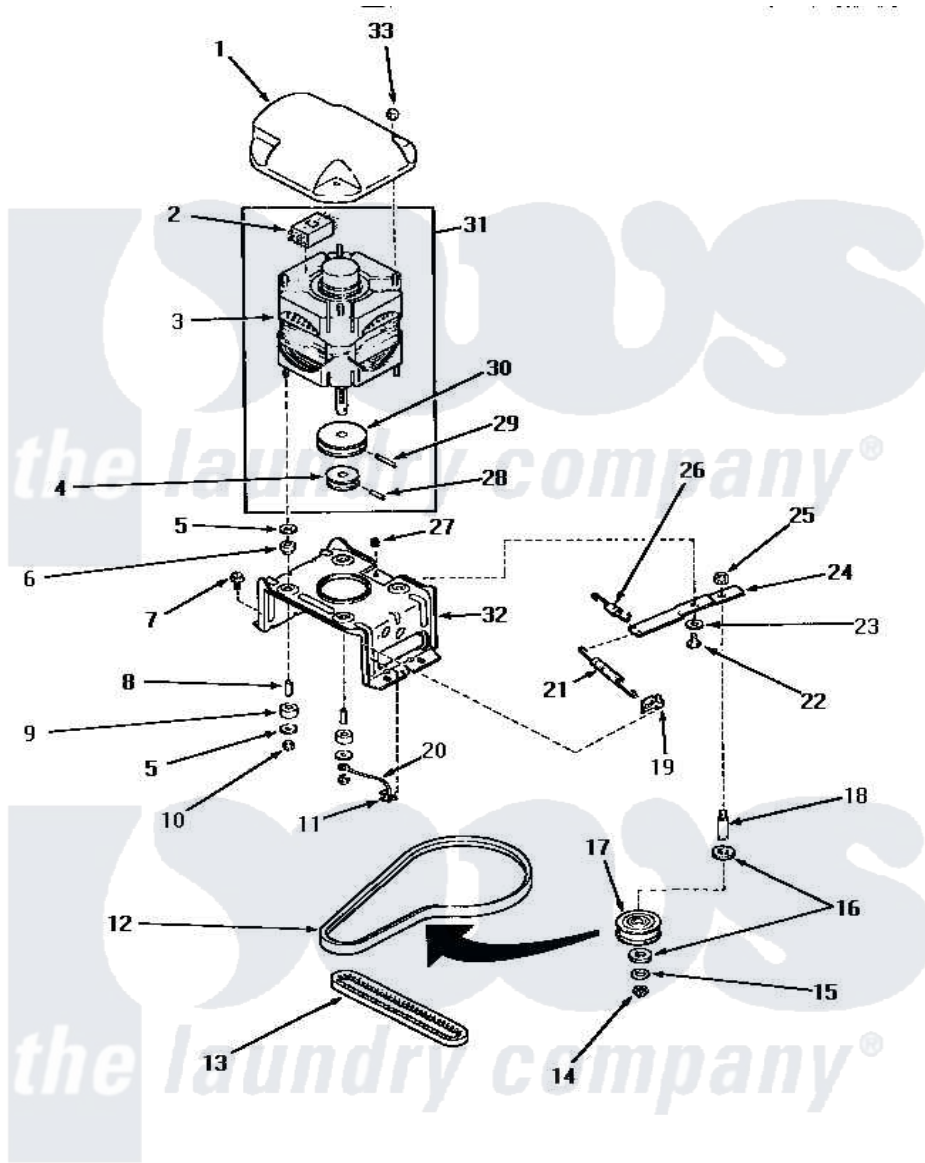

# Amana AWM351 15 - MOTOR, MTG BRACKET, BELTS & IDLER ASSY

## MOTOR, MOUNTING BRACKET, BELTS AND IDLER ASSEMBLY

Amana [Residential Amana AWM351 Washer Parts](#) Parts Diagram 15 - MOTOR, MTG BRACKET, BELTS & IDLER ASSY

[Click on the part number to view part](#)

Item	Original Part Number	Replaced By	Status	Part Description
1	<a href="#">27136</a>			Shield, Motor
2	38097A		Not Available	MOTOR SWITCH
"	30895A	<a href="#">30895AP</a>		Switch Motor-W/Instr
"	24140		Not Available	SWITCH,MOTOR
"	24139		Not Available	SWITCH,MOTOR
3	30897	<a href="#">27179P</a>		Motor-Drve
4	Y27104		Not Available	PULLEY,MOTOR
5	03888		Not Available	WASHER
6	<a href="#">01952A</a>			Mounting, Rubber
7	Y31645	<a href="#">27001200</a>		Screw
8	27181		Not Available	SPACER,MOTOR
9	01953		Not Available	WASHER,LOWER MOTOR MOU
10	<a href="#">23604</a>			Nut, Hex 10-32 Lock
11	Y00161	<a href="#">B5733302</a>		Clip, Ground
12	<a href="#">28808</a>			Belt, Agitate And Spin

13	<a href="#">27155</a>		Belt, Pump
14	<a href="#">23748</a>		Ring, Retaining
15	<a href="#">52549</a>		Washer, 501 ID X3/4 Odx
16	<a href="#">Y29443</a>		Washer, Felt
17	28800	Not Available	WHEEL, IDLER
18	<a href="#">28802</a>		Shaft, Idler
19	<a href="#">28849</a>		Clip, Spring
20	Y00000000	Not Available	SEE NOTE GROUND WIRE, GREEN
21	28807	<a href="#">37366</a>	Spring, Idler
22	27229	<a href="#">40038901</a>	Screw, 1/4-20
23	81392	<a href="#">40054701</a>	Washer
24	31054	<a href="#">40041002</a>	Lever, Idler
25	28803	<a href="#">2221070</a>	Clamp, Nylon
26	30620	Not Available	SPRING, IDLER LEVER HEL
27	52566	<a href="#">27001225</a>	Nut, Jam Mid Lock 1/4-20
28	<a href="#">10416</a>		Pin, Roll
29	<a href="#">23750</a>		Pin, Roll
30	27171	Not Available	PULLEY, MOTOR
31	27658	<a href="#">27179P</a>	Motor-Drve
32	<a href="#">28791</a>		Bracket, Motor Mount
33	<a href="#">27201</a>		Locknut
NI	20605	Not Available	LUBE, HI TEMPERATURE-56
"	258P3	Not Available	KIT, CAPACITOR