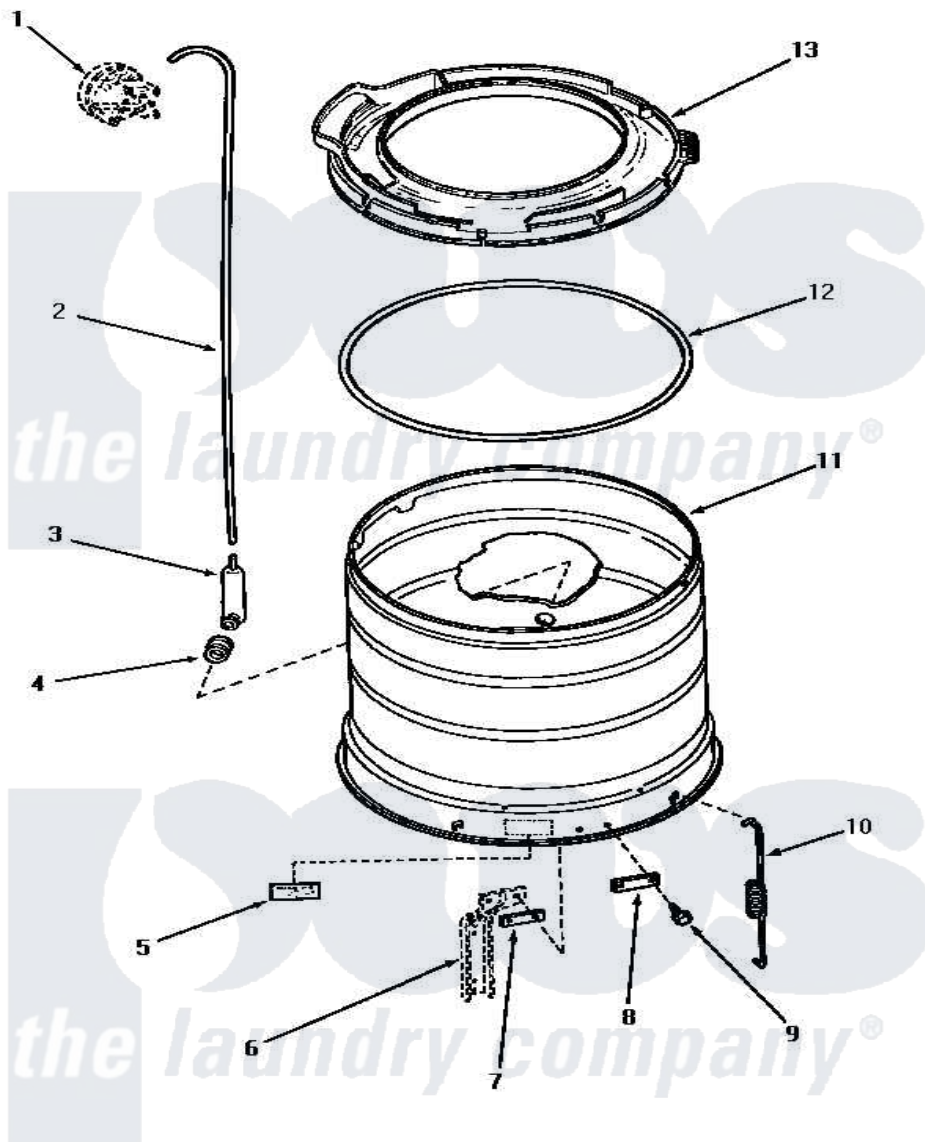

Amana AWM351 16 - OUTER TUB, COVER & PRESSURE HOSE

OUTER TUB, COVER AND PRESSURE HOSE

Amana [Residential Amana AWM351 Washer Parts](#) Parts Diagram 16 - OUTER TUB, COVER & PRESSURE HOSE
 Click on the part number to view part

Item	Original Part Number	Replaced By	Status	Part Description
1	Y00000000		Not Available	SEE NOTE PRESSURE SWITCH
2	29213	39125		Tubing 31
3	30907	40008501		Assembly, Pressure Bulb
4	29175	40037801		Grommet
5	Y27195		Not Available	STICKER
6	Y00000000		Not Available	SEE NOTE SUPPORT LEG
7	27927			Plate, Leg .032
8	27926			Plate, Leg .063
9	27205	40128701		Screw, 5/16-18 X .50
10	27239			Spring, Leg
11	33178	33178P		Assembly- Oute
12	32857			Gasket, Tub Cover Small
13	32858	33184P		Cover, Outer Tub