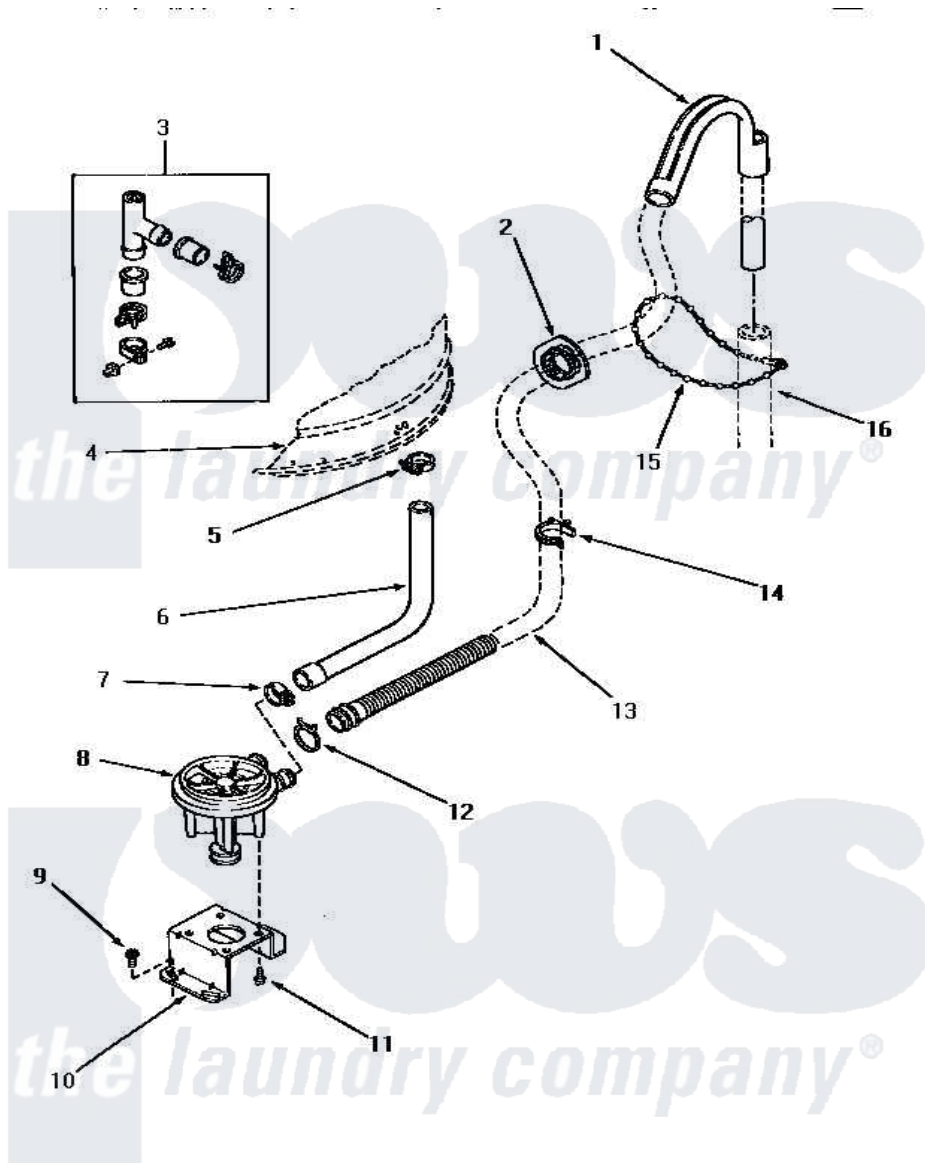

Amana AWM351 17 - PUMP ASSY/BRKT/HOSES & SIPHON BREAK KIT

PUMP ASSEMBLY, BRACKET, HOSES AND SIPHON BREAK KIT

Amana [Residential Amana AWM351 Washer Parts](#) Parts Diagram 17 - PUMP ASSY/BRKT/HOSES & SIPHON BREAK KIT

[Click on the part number to view part](#)

Item	Original Part Number	Replaced By	Status	Part Description
1	33615	22003814		Retainer, Drain Hose
2	32219			Relief, Strain
3	386P3	76660		Break-Sphn
4	Y00000000		Not Available	SEE NOTE OUTER TUB
5	32616		Not Available	(CLAMP HOSE)
6	27160		Not Available	HOSE, TUB TO PUMP-DRAIN
7	27153	285655		Clamp, Hose
8	31969			Assembly, Pump NA
9	Y31645	27001200		Screw
10	27105			Bracket, Pump Mounting
11	31098			Screw, 10-10 5/8 Unslot
12	33748	285655		Clamp, Hose
13	33613	39953		Hose- Drai
14	34321		Not Available	CLAMP, HOSE-PLASTIC
15	33489	8539404		Tie-Wire
16	Y00000000		Not Available	SEE NOTE STANDPIPE