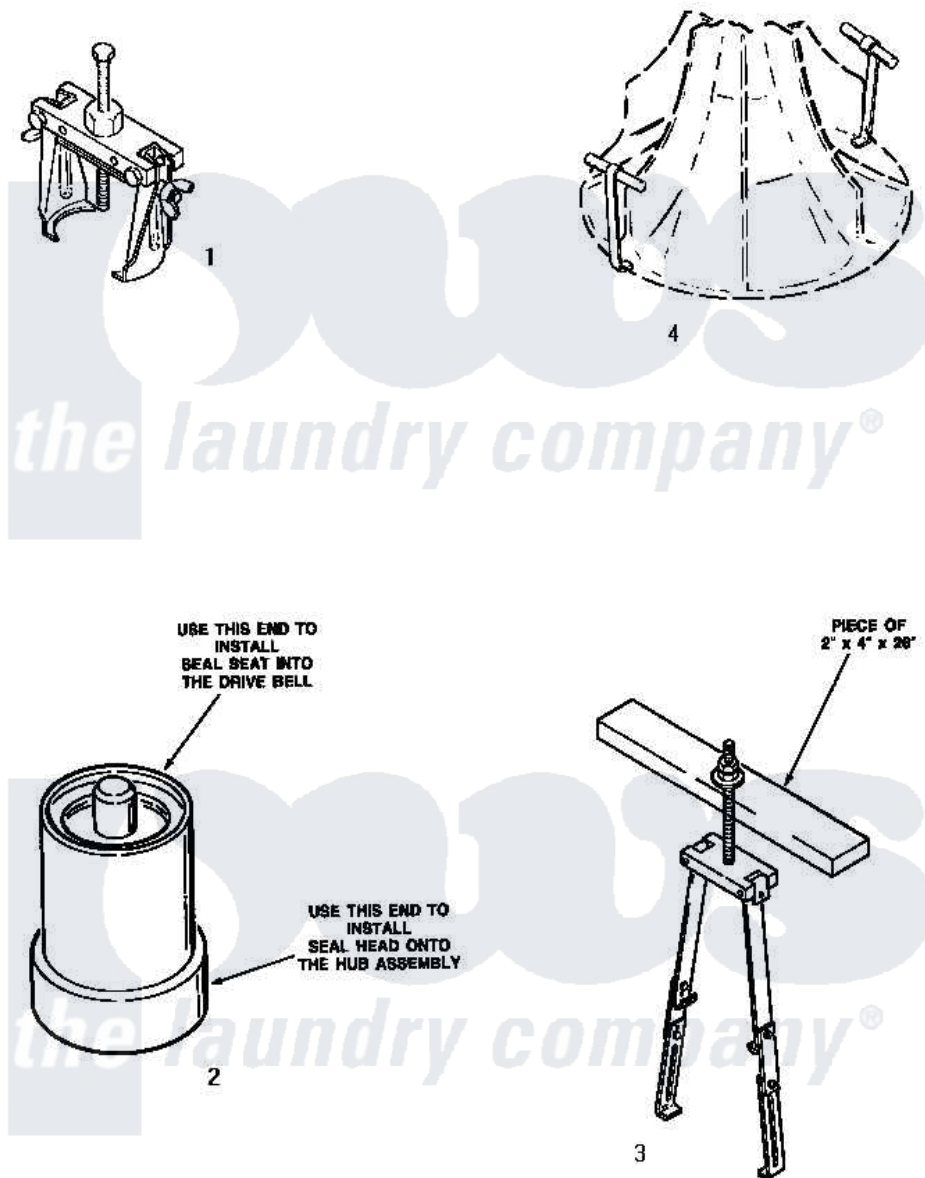

Amana AWM351 19 - SPECIAL TOOLS

Amana [Residential Amana AWM351 Washer Parts](#) Parts Diagram 19 - SPECIAL TOOLS
 Click on the part number to view part

Item	Original Part Number	Replaced By	Status	Part Description
1	253P4	294P4		Bell Tool
2	255P4		Not Available	TOOL,SEAL INSTALLING
3	256P4P		Not Available	ASSY,AGITATOR PULLER xREPLACE
4	254P4P			Agitator Hooks