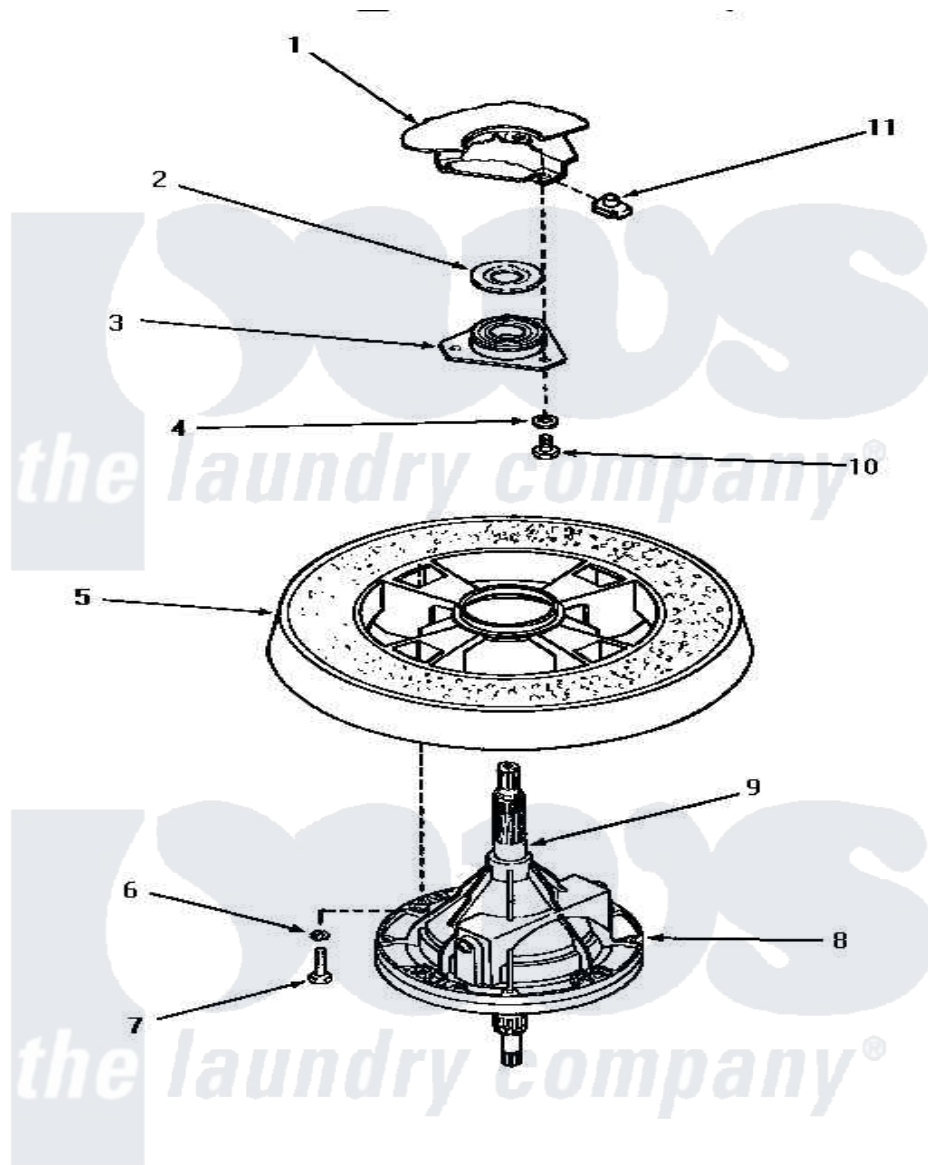

# Amana AWM351 20 - TRANSMISSION ASSY & BALANCE RING

## TRANSMISSION ASSEMBLY AND BALANCE RING

Amana [Residential Amana AWM351 Washer Parts](#) Parts Diagram 20 - TRANSMISSION ASSY & BALANCE RING  
 Click on the part number to view part

Item	Original Part Number	Replaced By	Status	Part Description
1	Y00000000		Not Available	SEE NOTE OUTER TUB
2	<a href="#">27187</a>			Flinger
3	27182	<a href="#">40004201P</a>		Main Bearing Assembly
4	<a href="#">04366</a>			Lockwasher, 5/16intshkp
5	27143		Not Available	BALANCE RING
6	<a href="#">02431</a>			Lockwasher, 1/4 Ext Shk
7	27200		Not Available	CAP SCREW
8	33227	<a href="#">33227P</a>		Assembly- Tran
9	<a href="#">27604P</a>			Never-Seeze 1 Oz Tube
10	01355		Not Available	SCREW
11	<a href="#">27222</a>			Nut, Retainer 5/16-18