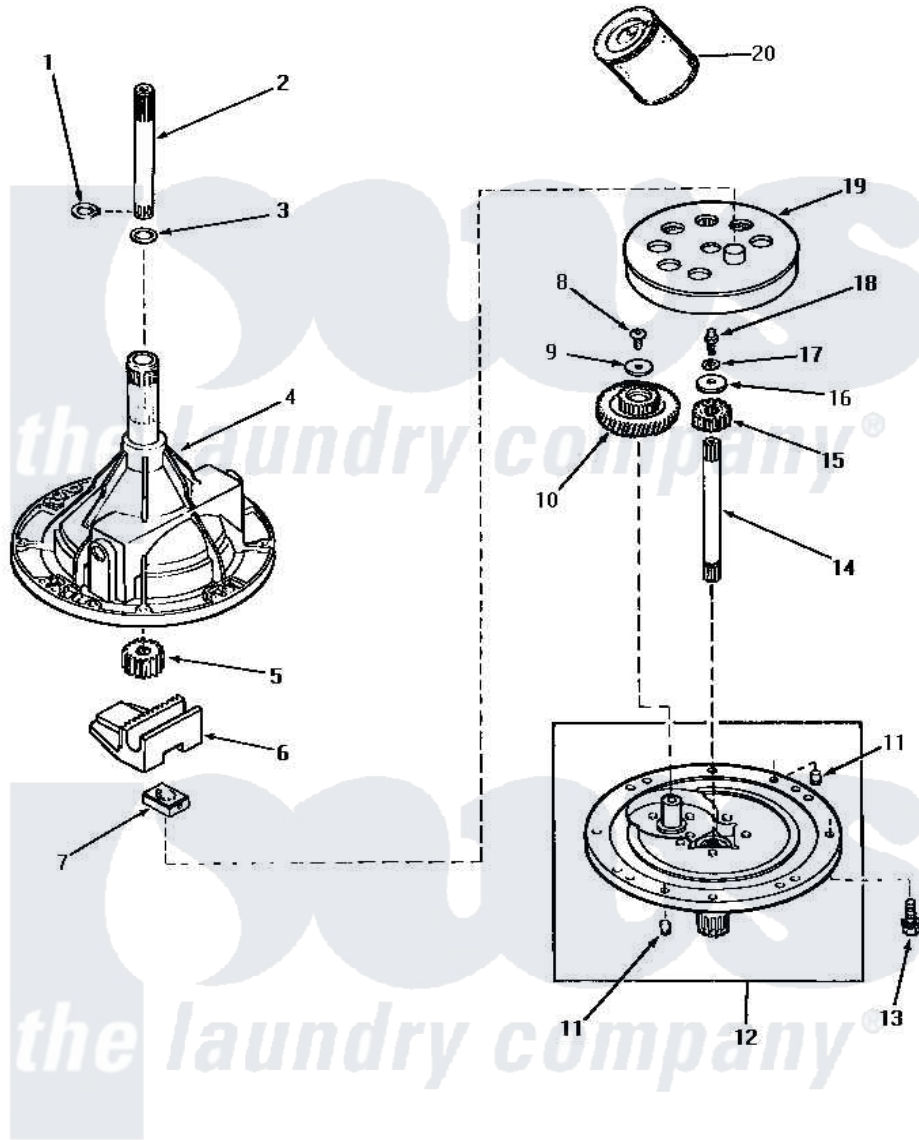

Amana AWM352 01 - 33227 TRANSMISSION ASSY COMPONENTS

COMPONENTS FOR 33227 TRANSMISSION ASSEMBLY

Amana [Residential Amana AWM352 Washer Parts](#) Parts Diagram 01 - 33227 TRANSMISSION ASSY COMPONENTS
 Click on the part number to view part

Item	Original Part Number	Replaced By	Status	Part Description
1	27197			Ring, Retaining
2	29134	Y36570		Shaft, Output
3	20212	35092		Washer, 3628id X 1.00 X .056
4	33223		Not Available	ASSY, TRANSMISSION CASE
5	27003			Pinion, Agitator
6	Y31526			Rack
7	26493			Slide
8	29273			Screw, 1/4-20 X 3/8
9	29260		Not Available	WASHER
10	29161			Gear, Reduction
11	27172			Pin, Dowel
12	33214		Not Available	TRANSMISSION COVER ASSEMBLY
13	32814		Not Available	SCREW, 1/4-20X7/8 SERRA
14	27081	27081P		Shaft Input Package
15	Y29160			Pinion, Drive
16	26509	40041501		Washer

17	21456		Lockwasher, 1/4 Intshkp
18	27030	Not Available	SCREW, 1/4-20 SPECIAL
19	26577		Assembly, Gear And Stud
20	27243P		Oil, CW Transmission F-
NI	28434P	Not Available	LOCTITE