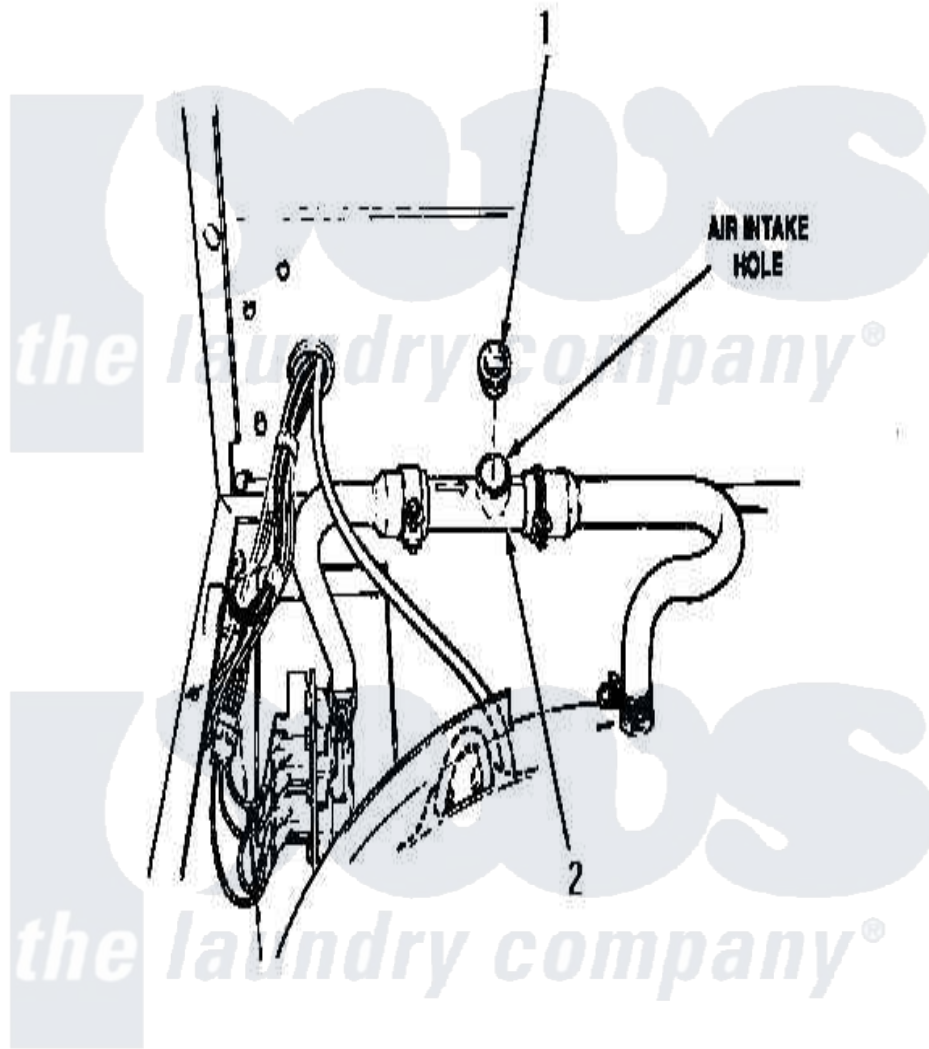

Amana AWM352 03 - BACK FLOW PREVENTER (CHANGE)

Amana [Residential Amana AWM352 Washer Parts](#) Parts Diagram 03 - BACK FLOW PREVENTER (CHANGE)
Click on the part number to view part

Item	Original Part Number	Replaced By	Status	Part Description
1	34340	34280		Assembly, Backflow Prevento
2	27118	34280		Assembly, Backflow Prevento