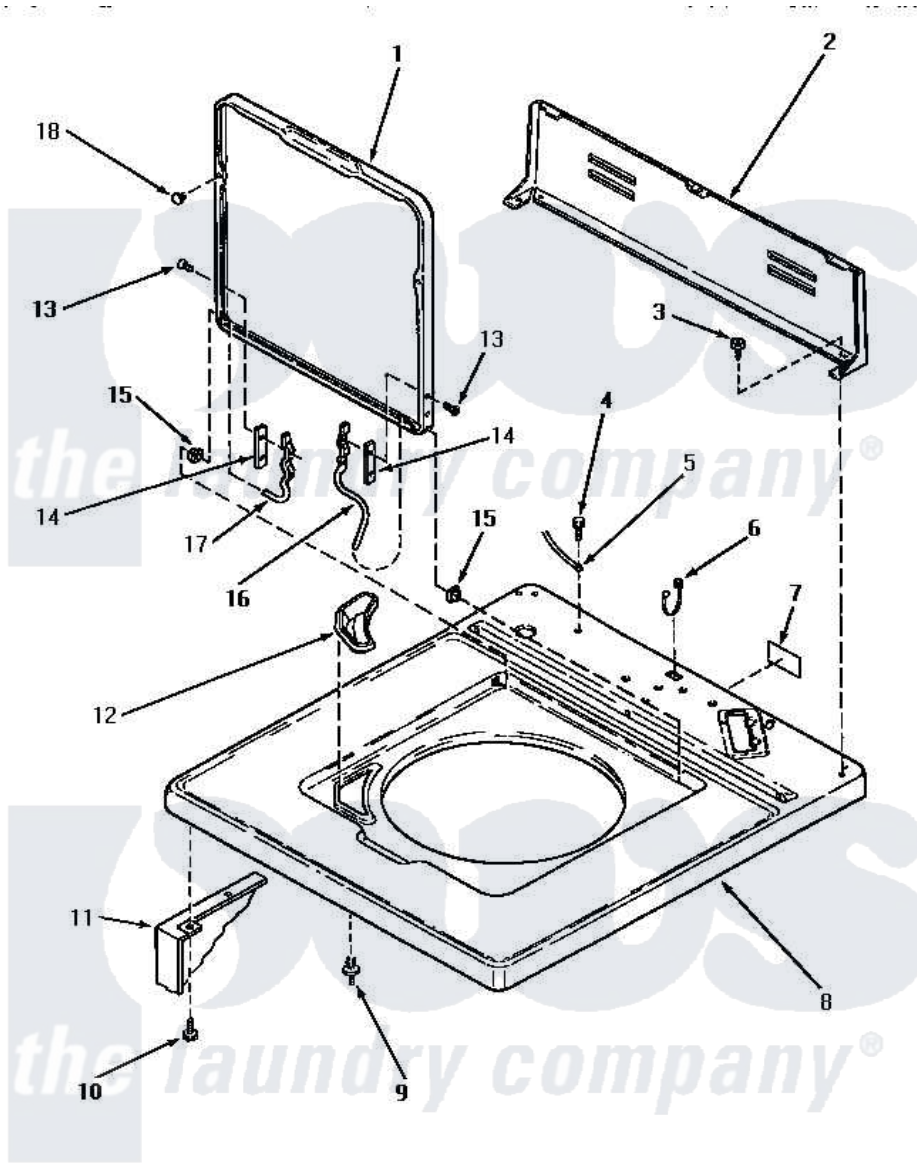

# Amana AWM352 05 - CAB TOP/LOADING DR & CTRL HOOD REAR PAN

## CABINET TOP, LOADING DOOR AND CONTROL HOOD REAR PANEL

Amana [Residential Amana AWM352 Washer Parts](#) Parts Diagram 05 - CAB TOP/LOADING DR & CTRL HOOD REAR PAN

Click on the part number to view part

Item	Original Part Number	Replaced By	Status	Part Description
1	33541W	<a href="#">33541WP</a>		Lid, W/Instructions
"	33541H		Not Available	LOADING DOOR, HARVEST GOLD
"	33541L	<a href="#">33541LP</a>		Lid, W/Instructions
2	33619		Not Available	CONTROL HOOD REAR PANEL
3	23962	<a href="#">W10116760</a>		Screw
4	<a href="#">52909</a>			Screw, 10B-16 X 1/2 HeX
5	Y00000000		Not Available	SEE NOTE GROUND WIRE, GREEN
6	21903	<a href="#">211881</a>		Grommet, Cord Part Not Used-Gas Models Only
7	24903		Not Available	STICKER,DISCONNECT POW
8	33451W		Not Available	CABINET TOP, WHITE
"	33451L		Not Available	CABINET TOP, ALMOND
"	33451H		Not Available	CABINET TOP, HARVEST GOLD