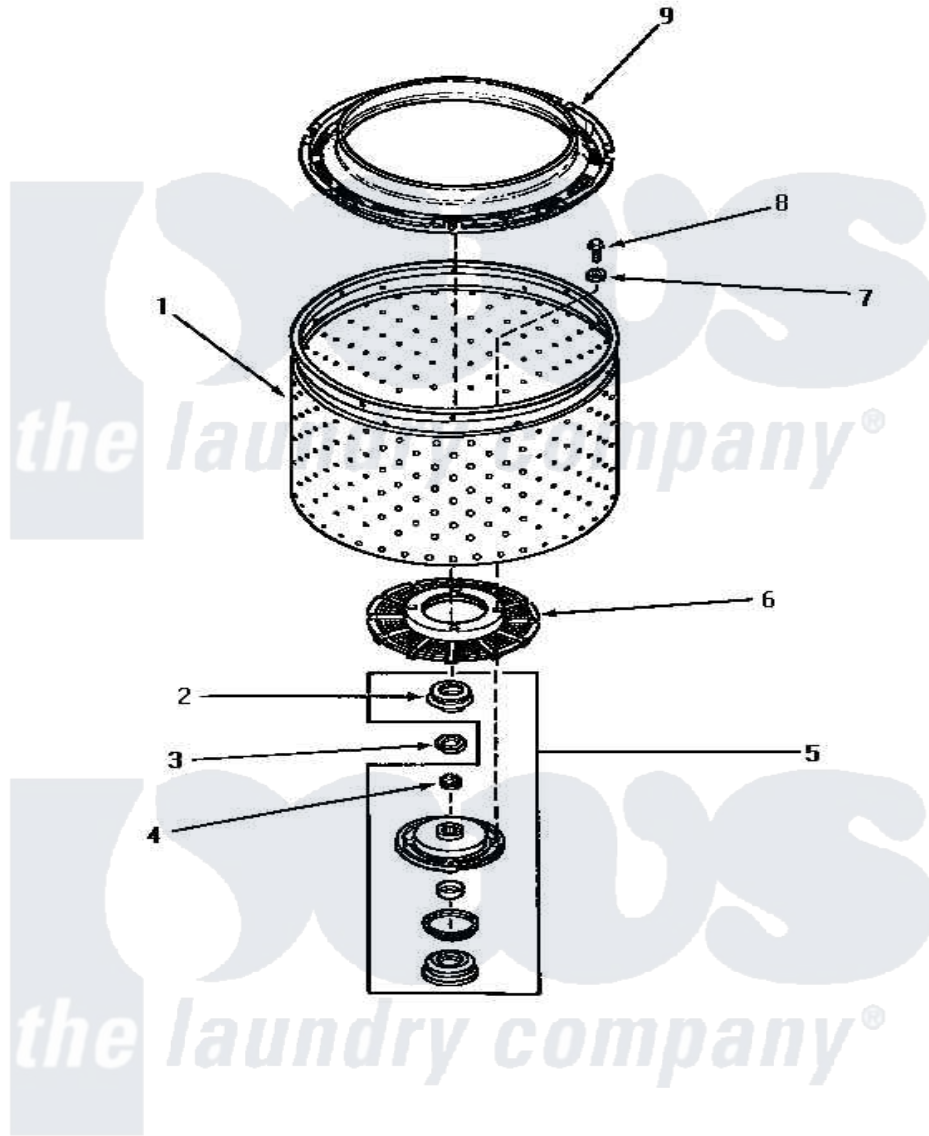

Amana AWM352 06 - CLOTHES GUARD/WASHTUB/LINT FILTER & HUB

CLOTHES GUARD, WASHTUB, LINT FILTER AND HUB

Amana [Residential Amana AWM352 Washer Parts](#) Parts Diagram 06 - CLOTHES GUARD/WASHTUB/LINT FILTER & HUB

[Click on the part number to view part](#)

Item	Original Part Number	Replaced By	Status	Part Description
1	33296	39248P		Wash Tub
"	33295	39252P		Wash Tub
"	33245			Washtub, Stainless Steel
2	Y00000000		Not Available	SEE NOTE SEAL HEAD -- (SEE PAGES 8 & 10)
3	Y29220	40016301		Nut, Lock
4	29728	40008301		Insert, Spline
5	495P3	R9900552		Hub And Seal
6	32998	39371		Filter Lin
7	28094			Gasket
8	27202	W10116787		Screw
9	32989	35035		Guard, Clothes