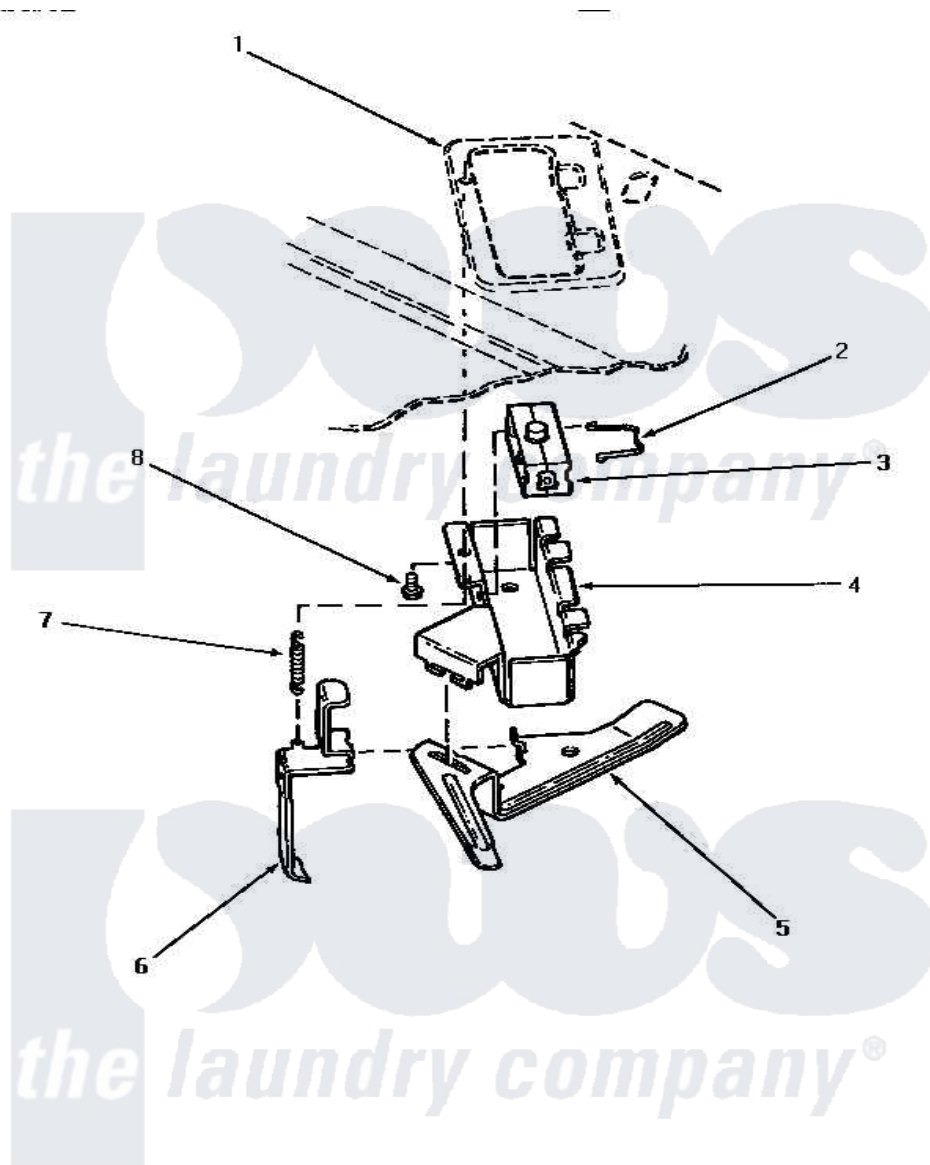

# Amana AWM352 07 - DOOR & OUT-OF-BALANCE SWITCH

## DOOR AND OUT-OF-BALANCE SWITCH

Amana [Residential Amana AWM352 Washer Parts](#) Parts Diagram 07 - DOOR & OUT-OF-BALANCE SWITCH  
 Click on the part number to view part

Item	Original Part Number	Replaced By	Status	Part Description
1	Y00000000		Not Available	SEE NOTE CABINET TOP
2	33433		Not Available	CLIP,HOLDER-SWITCH
3	33445	<a href="#">27001095</a>		Switch, Lid
4	33440	<a href="#">36497P</a>		Kit, Switch Holder
5	<a href="#">33441</a>			Arm, Actuator
6	<a href="#">33442</a>			Lever, Unbalanced Load
7	<a href="#">33443</a>			Spring
8	23962	<a href="#">W10116760</a>		Screw