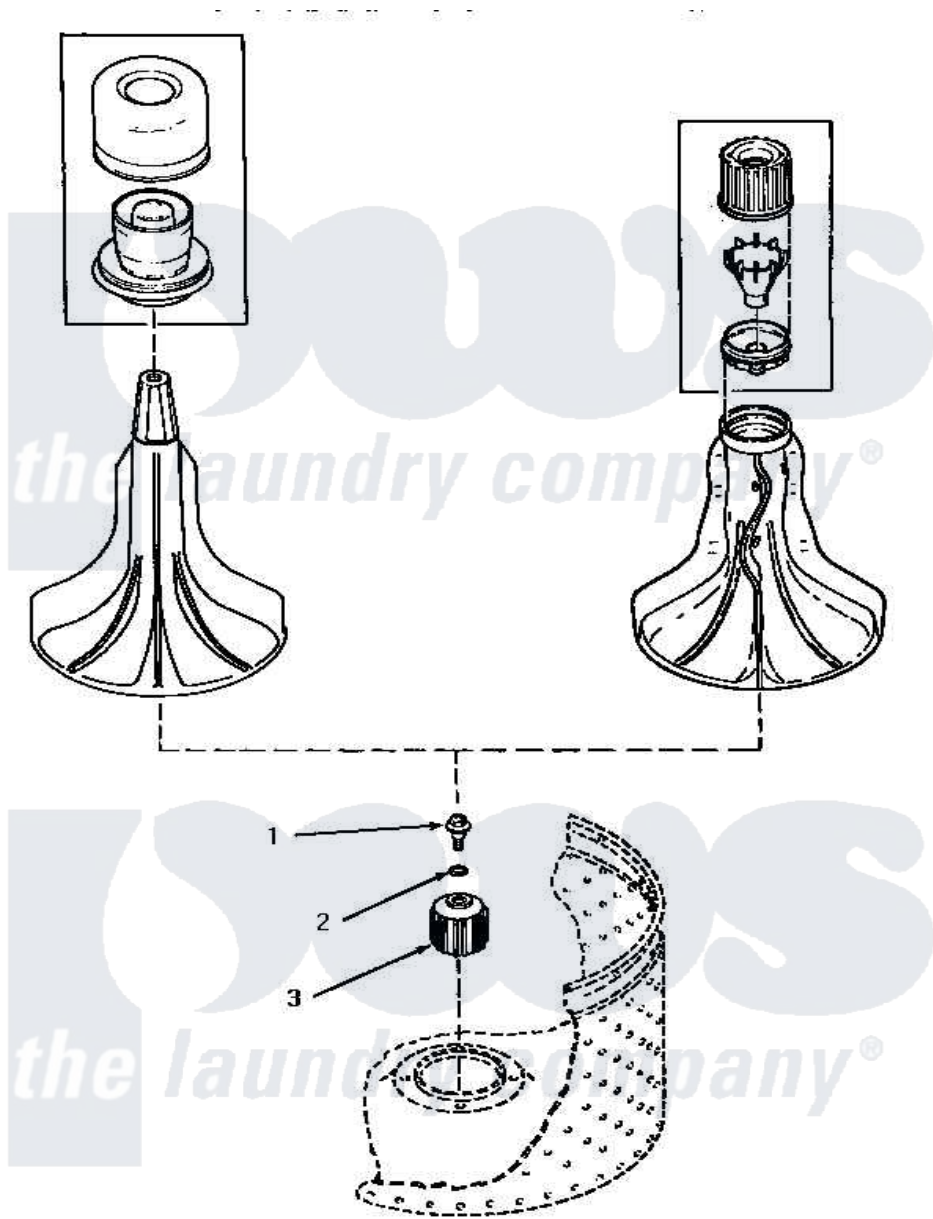

Amana AWM352 08 - DRIVE BELL (CHANGE)

Amana Residential Amana AWM352 Washer Parts Parts Diagram 08 - DRIVE BELL (CHANGE)

Click on the part number to view part

| Item | Original Part Number | Replaced By | Status | Part Description |
|------|----------------------|--------------------------|--------|--------------------------|
| 1 | 34288 | 40065102 | | Screw, Shoulder 1/4 |
| 2 | 34289 | 36472 | | O-Ring |
| 3 | 34504 | R9900189 | | Kit, Drive Bell And Seal |