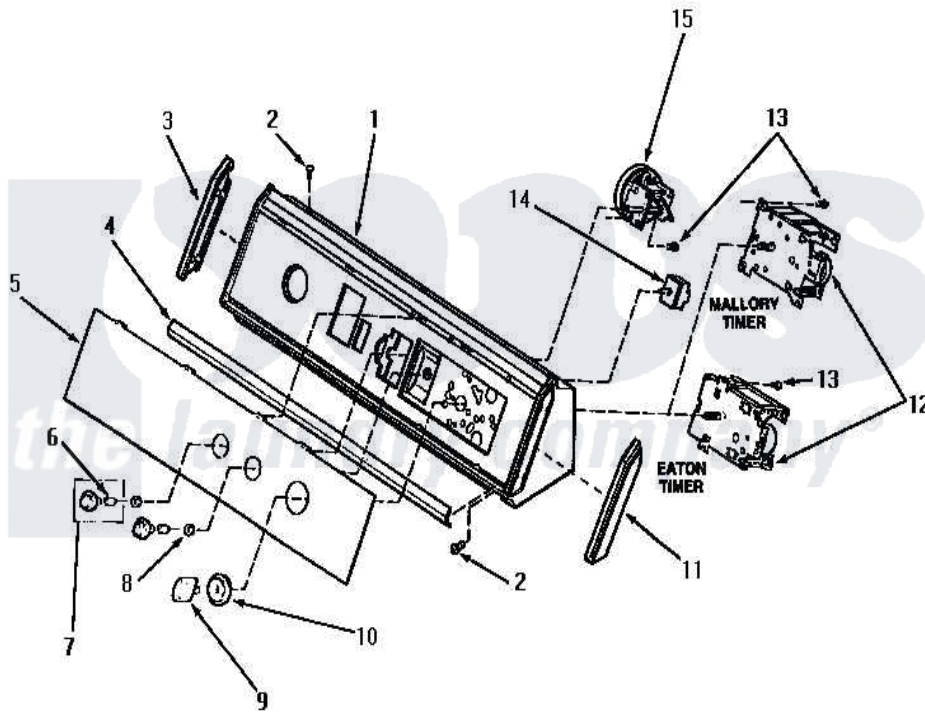

Amana AWM352 10 - GRAPHICS PANEL, CONTROL HOOD & CONTROLS

GRAPHICS PANEL, CONTROL HOOD AND CONTROLS

Amana [Residential Amana AWM352 Washer Parts](#) Parts Diagram 10 - GRAPHICS PANEL, CONTROL HOOD & CONTROLS

[Click on the part number to view part](#)

Item	Original Part Number	Replaced By	Status	Part Description
"	NOTE:		Not Available	THE INDIVIDUAL MOTORS ARE NOT AVAILABLE SEPARATELY, ORDER COMPLETE ASSEMBLIES.
1	31735		Not Available	ASSY, CONTROL HOOD
2	31752		Not Available	SCREW, No.8ABX3/4 POZIDRI
3	31249		Not Available	CAP, END-L.H.-CHROME
5	33673		Not Available	PANEL, GRAPHIC
6	10519		Not Available	RETAINER
7	33610			Assembly, Knob-Rotary-Black
8	57584		Not Available	NUT
9	33897			Knob, Timer-Washer-Blac
10	33817		Not Available	ASSY, TIMER SKIRT-BLACK
11	31248			Cap, End-RH-Chrome
12	31239	31239P		Timer 3 Cycle Package
13	23962	W10116760		Screw