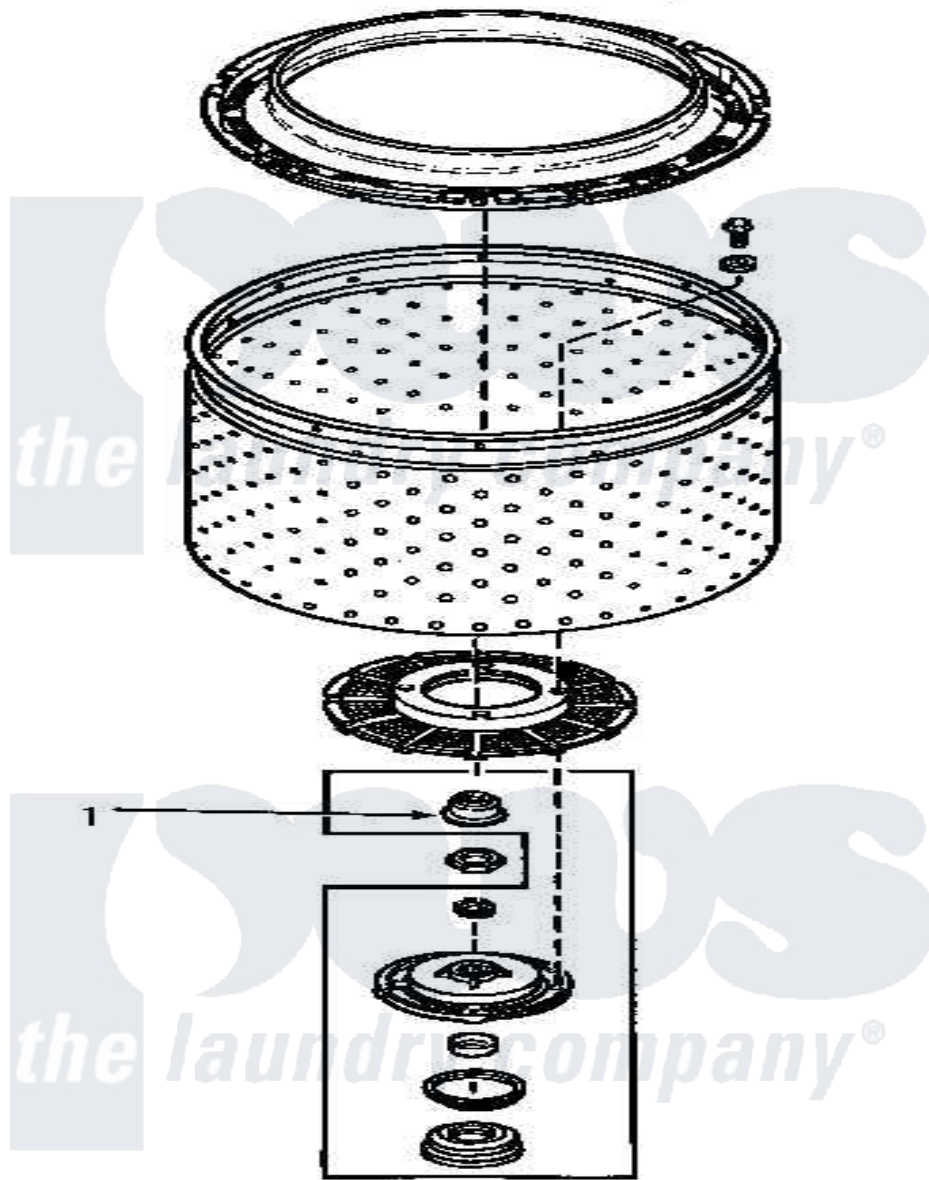

# Amana AWM352 11 - HUB & TRANSMISSION TUBE SEAL

Amana Residential Amana AWM352 Washer Parts Parts Diagram 11 - HUB & TRANSMISSION TUBE SEAL  
Click on the part number to view part

Item	Original Part Number	Replaced By	Status	Part Description
1	34184	<a href="#">R9900189</a>		Kit, Drive Bell And Seal