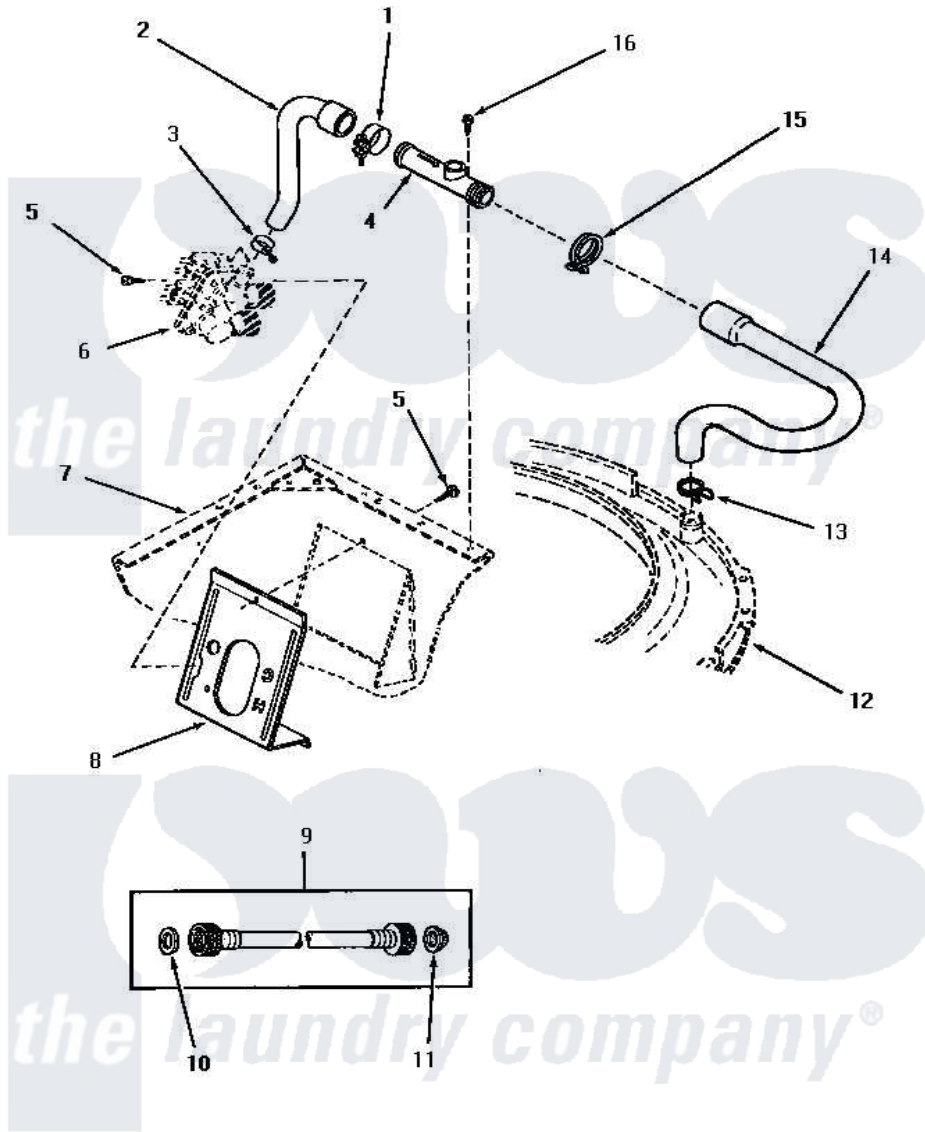

Amana AWM352 12 - INLET/FILL HOSE/BACK FL PREVENTER & BRKT

INLET HOSE, FILLER HOSE, BACK FLOW PREVENTER AND MIXING VALVE MOUNTING BRACKET

Amana [Residential Amana AWM352 Washer Parts](#) Parts Diagram 12 - INLET/FILL HOSE/BACK FL PREVENTER & BRKT

[Click on the part number to view part](#)

Item	Original Part Number	Replaced By	Status	Part Description
1	27152		Not Available	CLAMP HOSE
2	27183			Hose, Mixing Valve
3	27643	596669		Clamp, Manifold
4	27118	34280		Assembly, Backflow Prevento
5	56392		Not Available	SCREW,8-18 X 3/8 TAPPI
6	Y00000000		Not Available	SEE NOTE MIXING VALVE
7	Y00000000		Not Available	SEE NOTE CABINET
8	32837	39407		Bracket, Valve
9	28330P	202860		Inlet Hose Assembly
10	20290	Y013783		Washer, Inlet Hose
11	28605	22002960		Strainer, Washer Inlet
12	Y00000000		Not Available	SEE NOTE OUTER TUB COVER
13	29210			Hose Clamp
14	33186			Hose, Water Inlet
15	21976		Not Available	HOSE CLAMP, GREEN