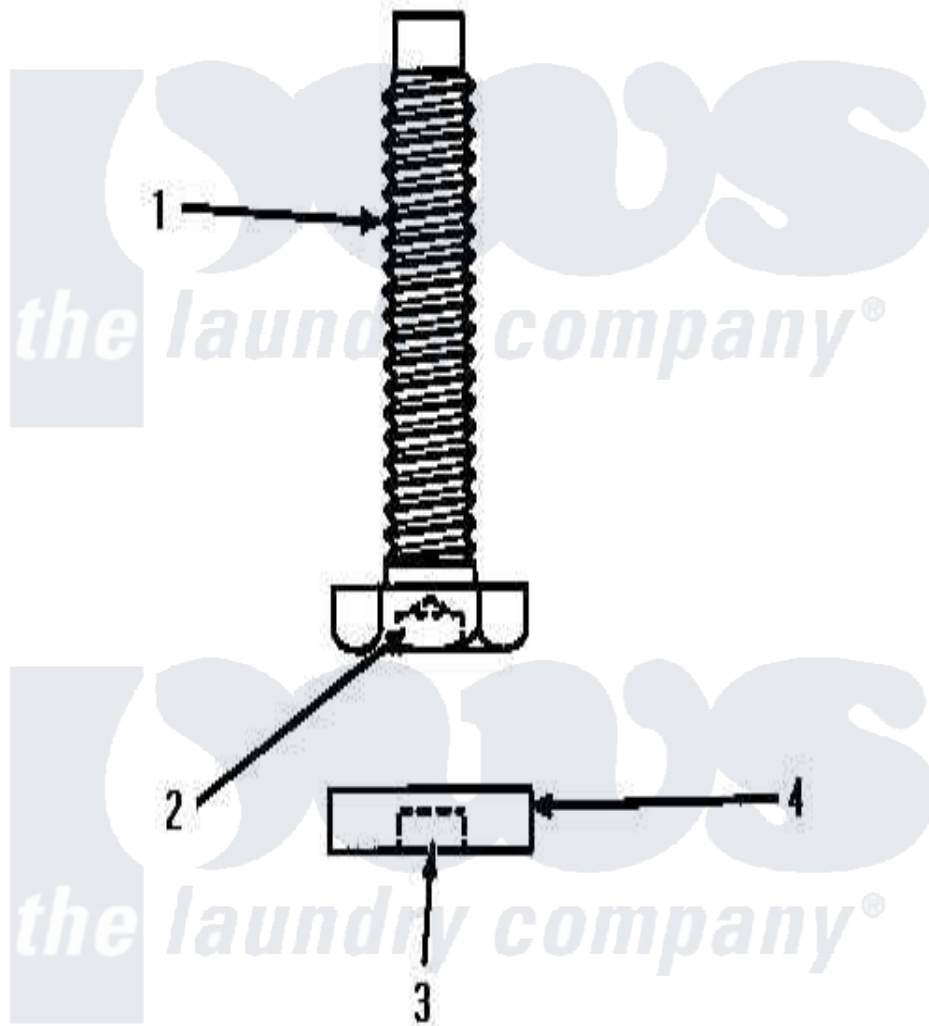

# Amana AWM352 13 - LEVELING LEG (CHANGE)

Amana [Residential Amana AWM352 Washer Parts](#) Parts Diagram 13 - LEVELING LEG (CHANGE)  
Click on the part number to view part

Item	Original Part Number	Replaced By	Status	Part Description
1	Y34319	<a href="#">22003428</a>		Leg, Adjustable
2	Y00000000		Not Available	SEE NOTE HOLE
3	Y00000000		Not Available	SEE NOTE RUBBER DIMPLE
4	34318	<a href="#">40016001</a>		Foot, Rubber