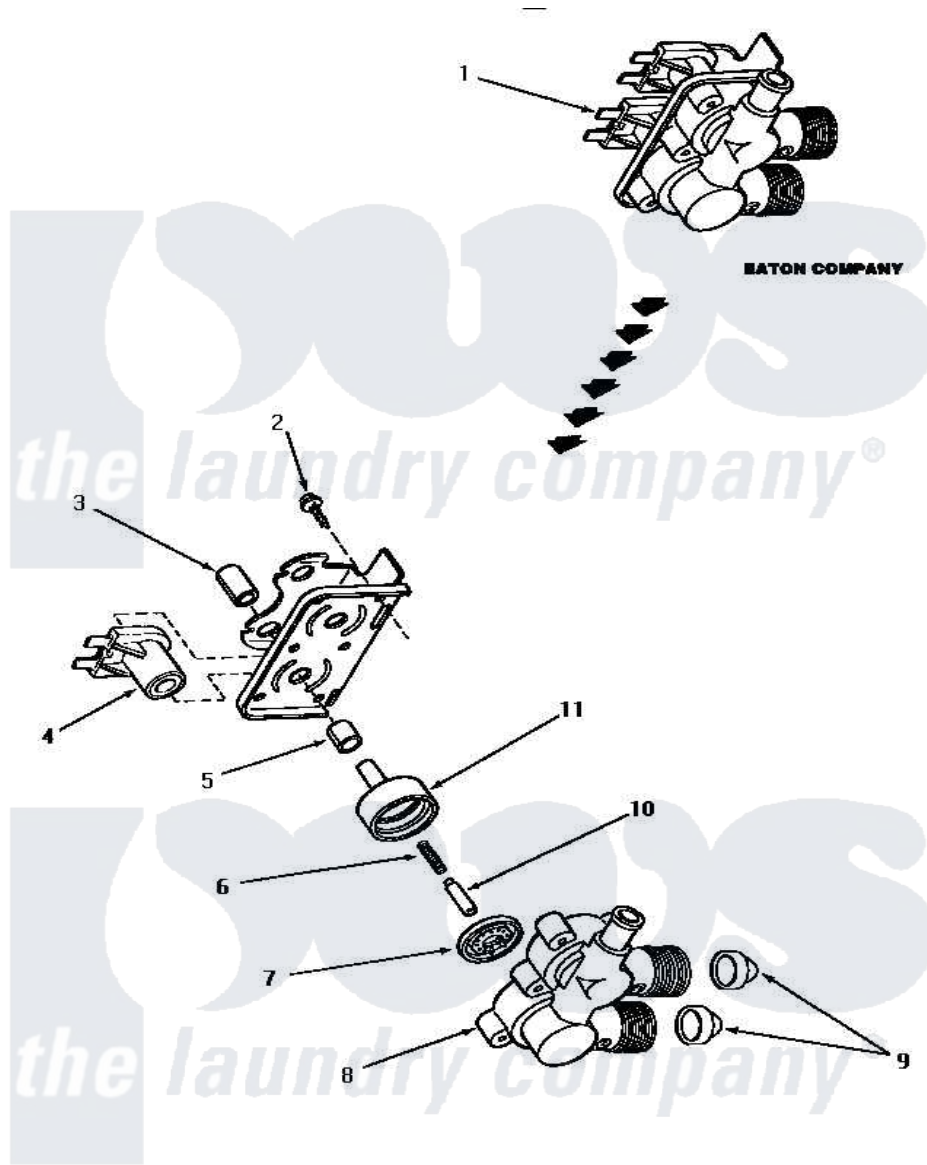

Amana AWM352 14 - MIXING VALVE ASSY (EATON COMPANY)

MIXING VALVE ASSEMBLY (Eaton Company)

Amana [Residential Amana AWM352 Washer Parts](#) Parts Diagram 14 - MIXING VALVE ASSY (EATON COMPANY)

[Click on the part number to view part](#)

Item	Original Part Number	Replaced By	Status	Part Description
1	33930			Valve, Mixing
2	25817C		Not Available	SCREW
3	24128		Not Available	SLEEVE, LONG
4	33930A	33930		Valve, Mixing
5	24129		Not Available	SLEEVE, SHORT
6	24131		Not Available	SPRING
7	24134		Not Available	DIAPHRAGM
8	Y24159	33930		Valve, Mixing
9	24122	22002960		Strainer, Washer Inlet
10	24132		Not Available	ARMATURE
11	24130			Guide, Armature