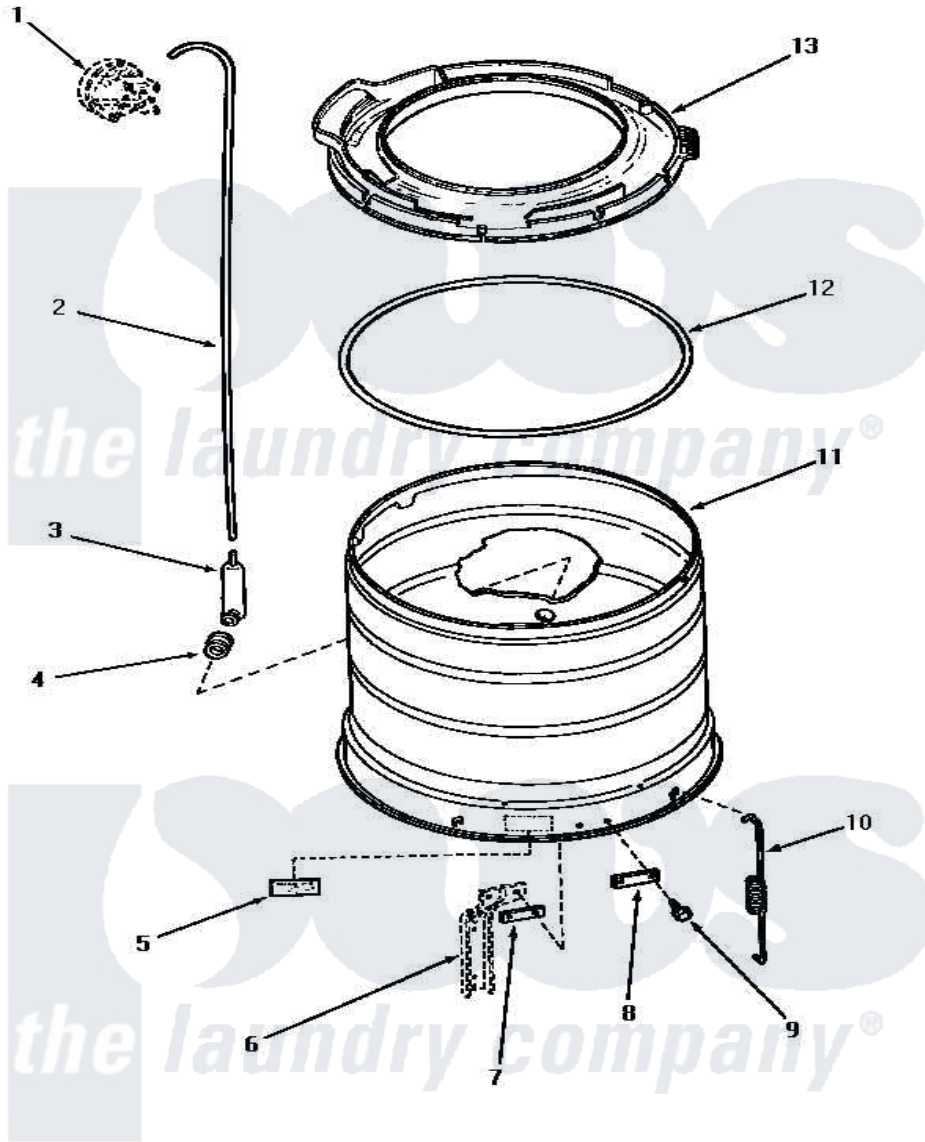

Amana AWM352 16 - OUTER TUB, COVER & PRESSURE HOSE

OUTER TUB, COVER AND PRESSURE HOSE

Amana [Residential Amana AWM352 Washer Parts](#) Parts Diagram 16 - OUTER TUB, COVER & PRESSURE HOSE
 Click on the part number to view part

Item	Original Part Number	Replaced By	Status	Part Description
1	Y00000000		Not Available	SEE NOTE PRESSURE SWITCH
2	29213	39125		Tubing 31
3	30907	40008501		Assembly, Pressure Bulb
4	29175	40037801		Grommet
5	Y27195		Not Available	STICKER
6	Y00000000		Not Available	SEE NOTE SUPPORT LEG
7	27927			Plate, Leg .032
8	27926			Plate, Leg .063
9	27205	40128701		Screw, 5/16-18 X .50
10	27239			Spring, Leg
11	33178	33178P		Assembly- Oute
12	32857			Gasket, Tub Cover Small
13	32858	33184P		Cover, Outer Tub