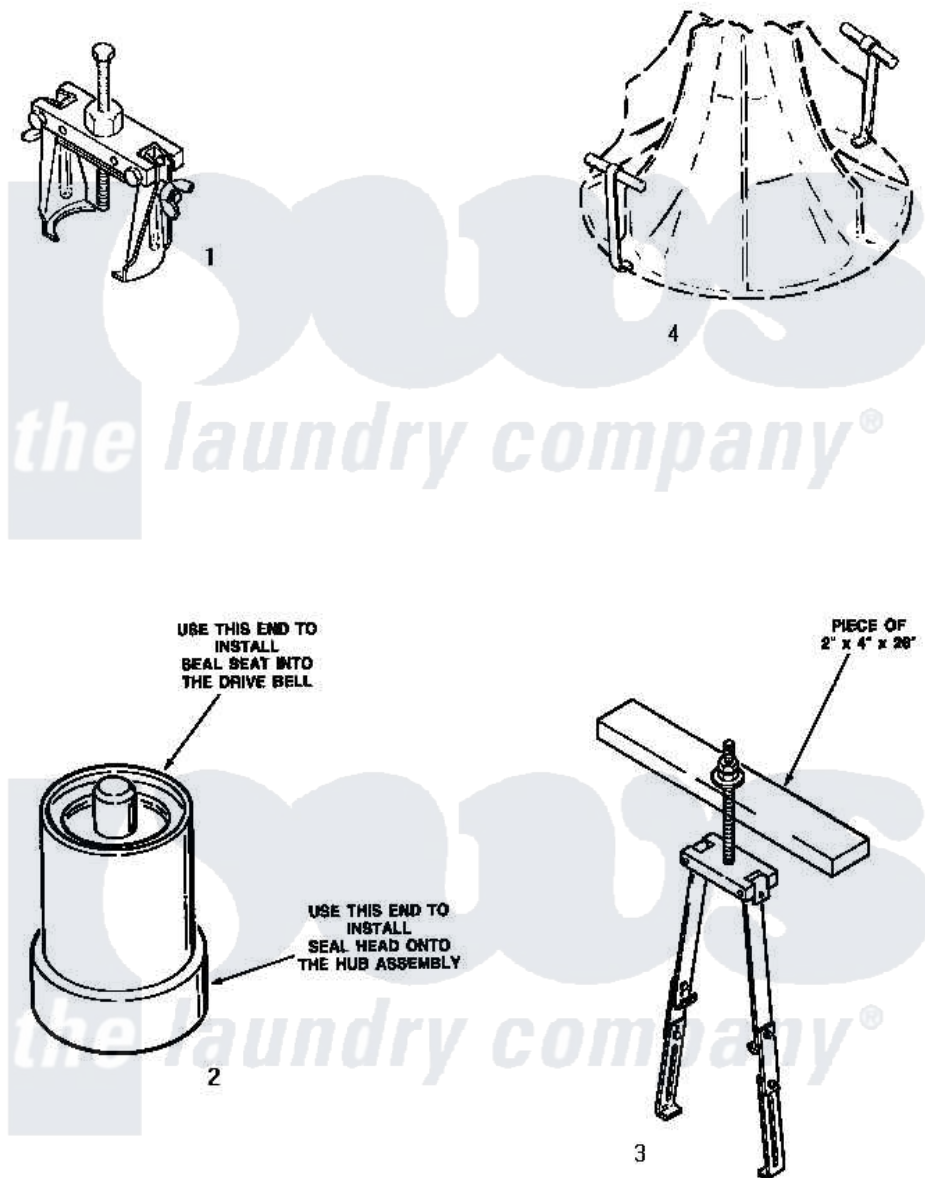

Amana AWM352 19 - SPECIAL TOOLS

Amana [Residential Amana AWM352 Washer Parts](#) Parts Diagram 19 - SPECIAL TOOLS
 Click on the part number to view part

Item	Original Part Number	Replaced By	Status	Part Description
1	253P4	294P4		Bell Tool
2	255P4		Not Available	TOOL,SEAL INSTALLING
3	256P4P		Not Available	ASSY,AGITATOR PULLER xREPLACE
4	254P4P			Agitator Hooks