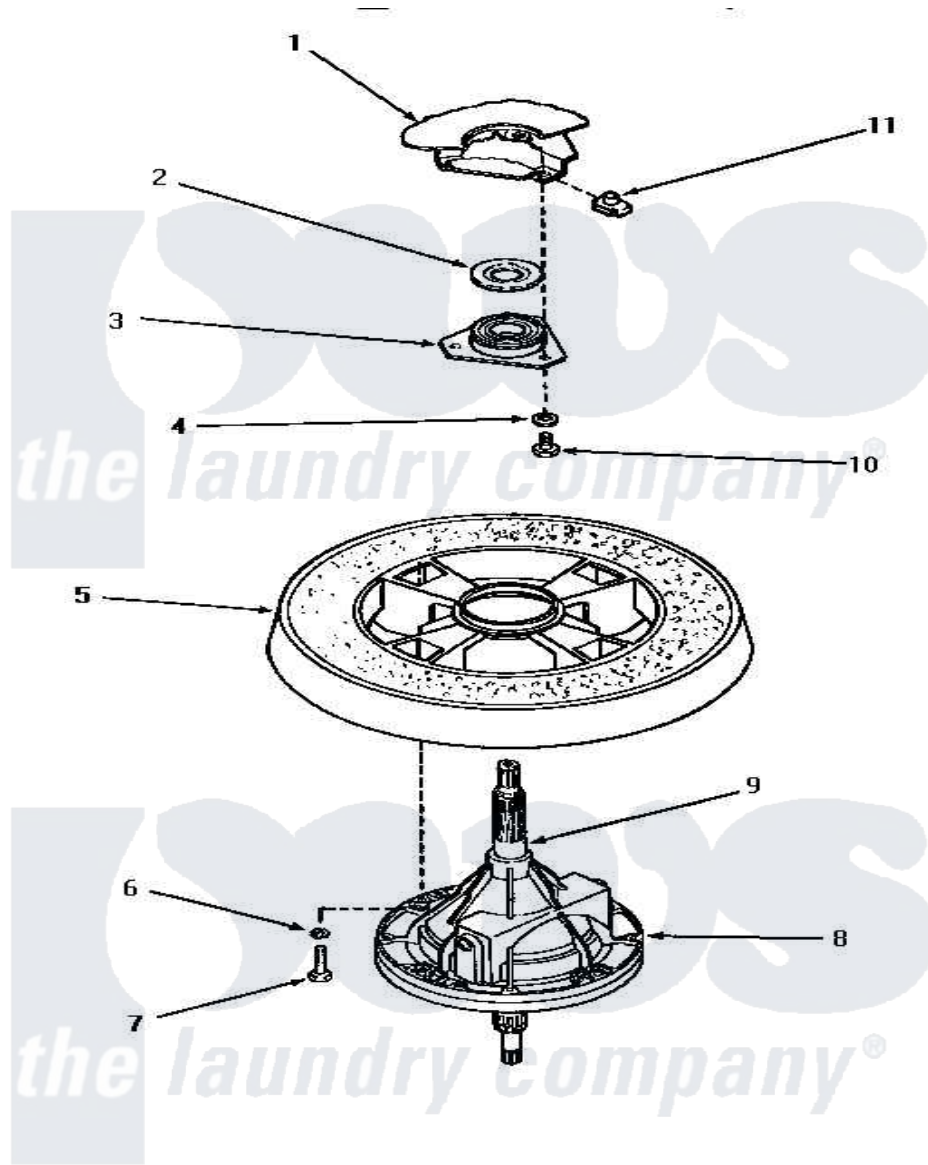

Amana AWM352 20 - TRANSMISSION ASSY & BALANCE RING

TRANSMISSION ASSEMBLY AND BALANCE RING

Amana [Residential Amana AWM352 Washer Parts](#) Parts Diagram 20 - TRANSMISSION ASSY & BALANCE RING
 Click on the part number to view part

Item	Original Part Number	Replaced By	Status	Part Description
1	Y00000000		Not Available	SEE NOTE OUTER TUB
2	27187			Flinger
3	27182	40004201P		Main Bearing Assembly
4	04366			Lockwasher, 5/16intshkp
5	27143		Not Available	BALANCE RING
6	02431			Lockwasher, 1/4 Ext Shk
7	27200		Not Available	CAP SCREW
8	33227	33227P		Assembly- Tran
9	27604P			Never-Seeze 1 Oz Tube
10	01355		Not Available	SCREW
11	27222			Nut, Retainer 5/16-18