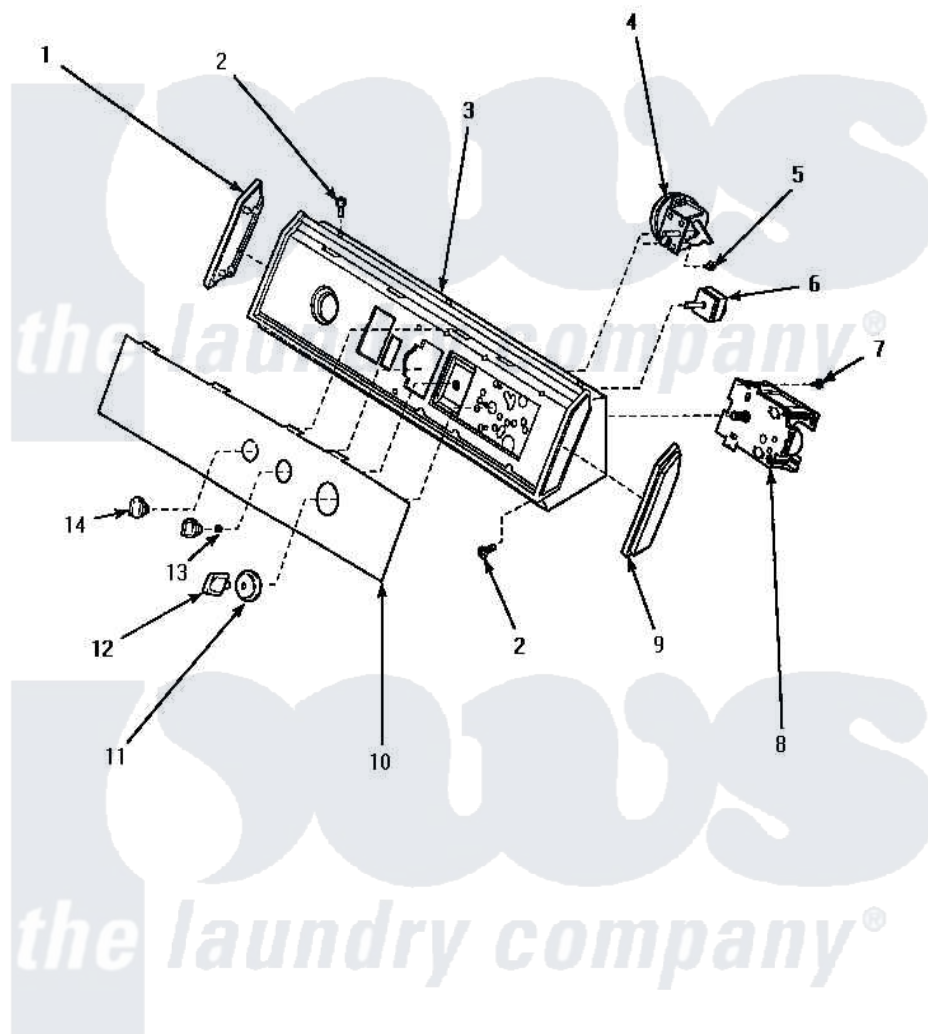

# Amana AWM371W2 08 - GRAPHIC PANEL, CONTROL HOOD & CONTROLS

**GRAPHIC PANEL, CONTROL HOOD AND CONTROLS**  
**(Models AWM270W2, AWM371W2, AWM372W2 and AWM373W2)**

Amana [Residential Amana AWM371W2 Washer Parts](#) Parts Diagram 08 - GRAPHIC PANEL, CONTROL HOOD & CONTROLS

[Click on the part number to view part](#)

Item	Original Part Number	Replaced By	Status	Part Description
1	31249		Not Available	CAP,END-L.H.-CHROME
2	32993		Not Available	SCREW,No.8ABX3/4 POZIDRI
3	36295		Not Available	ASS`Y, HOOD & MTG PLATE
4	36045	<a href="#">40055101</a>		Switch, Pressure
5	<a href="#">31260</a>			Screw, No.8 X 3/8 Ind H
6	21300		Not Available	SWITCH,TEMPERATURE
7	23962	<a href="#">W10116760</a>		Screw
8	31239	<a href="#">31239P</a>		Timer 3 Cycle Package
9	<a href="#">31248</a>			Cap, End-RH-Chrome
10	37675W		Not Available	PANEL, GRAPHICS
"	36922W		Not Available	GRAPHIC PANEL
11	33818		Not Available	TIMER KNOB SKIRT
12	33898		Not Available	TIMER KNOB WHITE
13	57584		Not Available	NUT