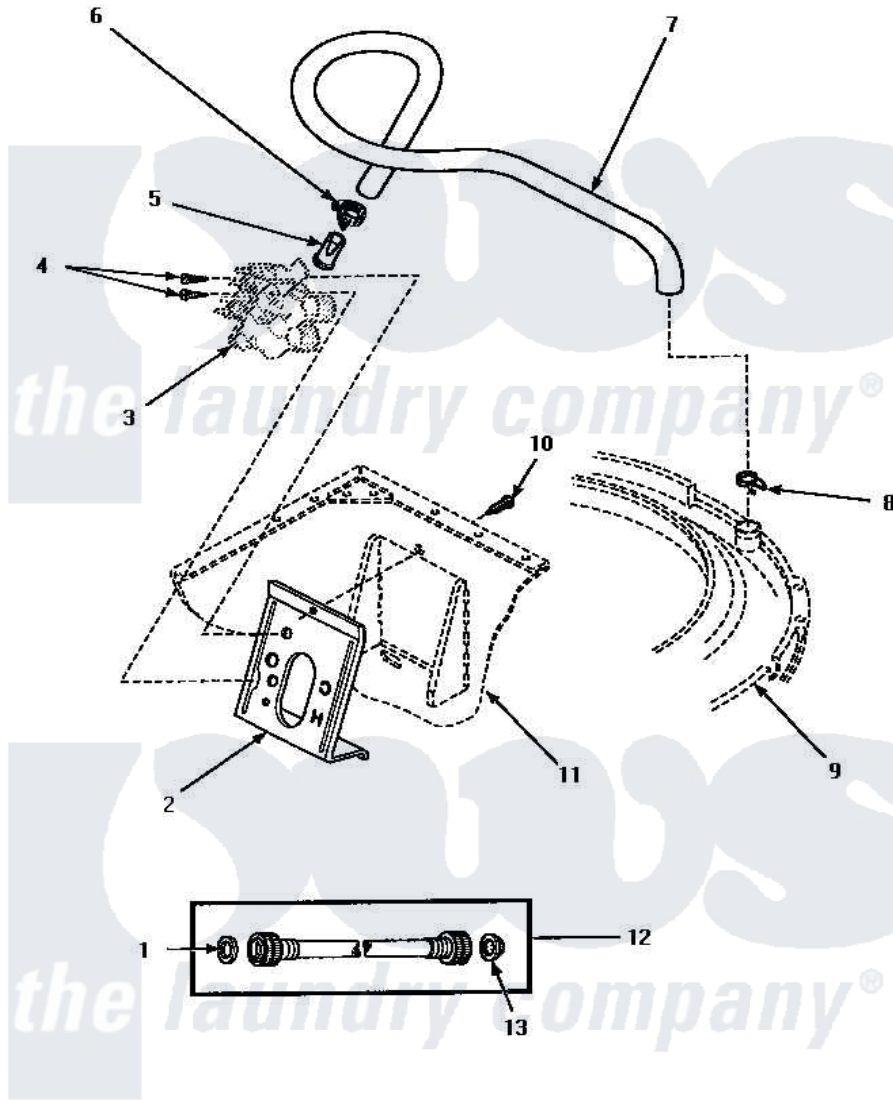

# Amana AWM371W2 09 - INLET/FILL HOSE & MIXING VLV MTG BRKT

**INLET HOSE, FILL HOSE AND MIXING VALVE MOUNTING BRACKET**

Amana [Residential Amana AWM371W2 Washer Parts](#) Parts Diagram 09 - INLET/FILL HOSE & MIXING VLV MTG BRKT

[Click on the part number to view part](#)

Item	Original Part Number	Replaced By	Status	Part Description
1	20290	<a href="#">Y013783</a>		Washer, Inlet Hose
2	34972	<a href="#">39407</a>		Bracket, Valve
3	Y00000000		Not Available	SEE NOTE MIXING VALVE ASSEMBLY -- (SEE MIXING VALVE ASSEMBLY PAGE)
4	23962	<a href="#">W10116760</a>		Screw
5	34500	<a href="#">22001900</a>		Preventer, Back Flow
6	36801	<a href="#">596669</a>		Clamp, Manifold
7	35874	<a href="#">38155</a>		Hose, Mix Valve To TU
8	<a href="#">29210</a>			Hose Clamp
9	Y00000000		Not Available	SEE NOTE OUTER TUB COVER ASSY -- (SEE OUTER TUB, COVER AND PRESSURE HOSE PAGE)
10	33562	<a href="#">27001200</a>		Screw
11	Y00000000		Not Available	SEE NOTE CABINET ASSY -- (SEE FRONT PANEL, BASE AND CABINET ASSY PAGE)