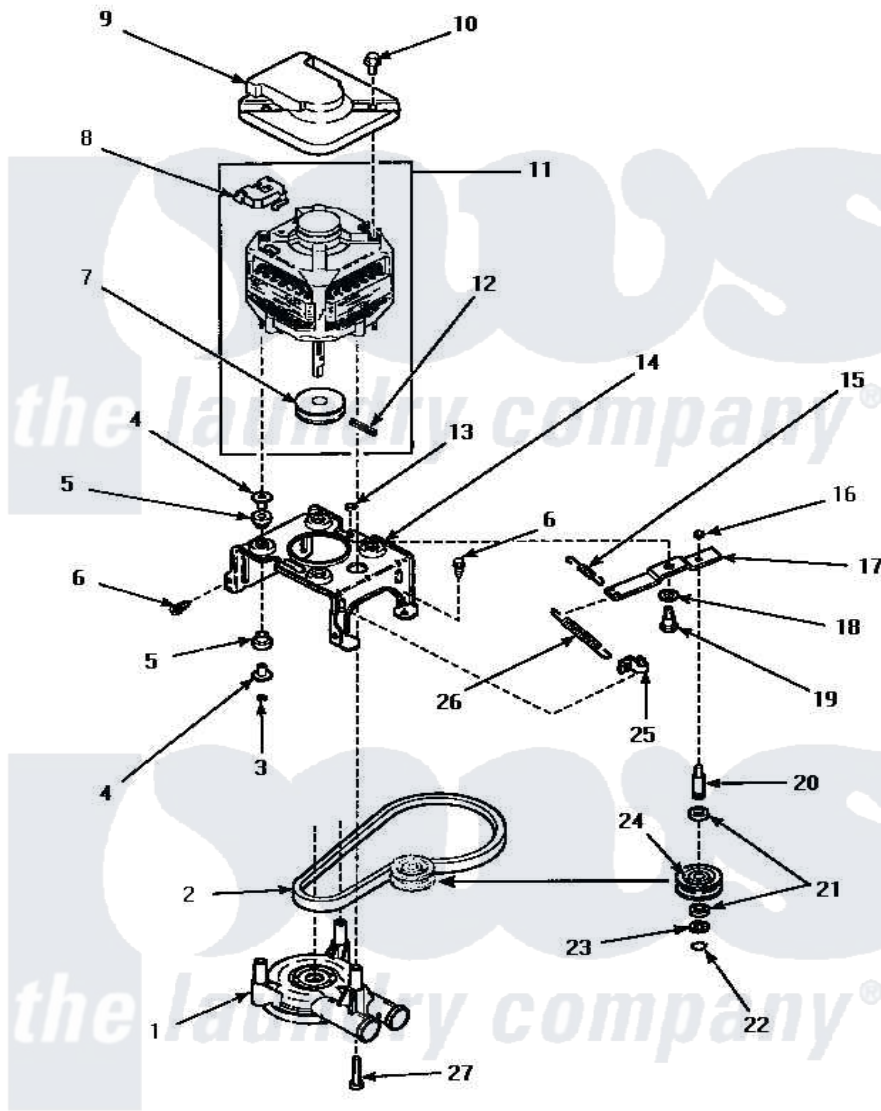

Amana AWM371W2 11 - MOTOR, MTG BRKT, BELT, PUMP & IDLER ASSY

MOTOR, MOUNTING BRACKET, BELT, PUMP AND IDLER ASSEMBLY

Amana [Residential Amana AWM371W2 Washer Parts](#) Parts Diagram 11 - MOTOR, MTG BRKT, BELT, PUMP & IDLER ASSY

[Click on the part number to view part](#)

Item	Original Part Number	Replaced By	Status	Part Description
1	36863P	27001233		Pump
2	28808			Belt, Agitate And Spin
3	35423	3400029		Nut, Adapter Plate
4	34791			Post, Mount-Motor
5	34788			Mount, Motor
6	Y31645	27001200		Screw
7	27171		Not Available	PULLEY,MOTOR
8	35632		Not Available	SWITCH, MOTOR
9	34754	40112301		Shield, Motor
10	36639	4312464		Screw
11	34910	27001215		Motor W/Pulley
12	23750			Pin, Roll
13	52566	27001225		Nut, Jam Mid Lock 1/4-20
14	36523	37415P		Kit, Motor Brkt
"	34890		Not Available	BRACKET,MOTOR MOUNT
15	30620		Not Available	SPRING,IDLER LEVER HEL

16	28803	2221070	Clamp, Nylon
17	31054	40041002	Lever, Idler
18	81392	40054701	Washer
19	27229	40038901	Screw, 1/4-20
20	28802		Shaft, Idler
21	Y29443		Washer, Felt
22	23748		Ring, Retaining
23	52549		Washer, 501 ID X3/4 Odx
24	28800	Not Available	WHEEL, IDLER
25	28849		Clip, Spring
26	37366		Spring, Idler
27	Y34565	40063701	Screw, 10-16 x 1.75
NI	258P3	Not Available	KIT, CAPACITOR