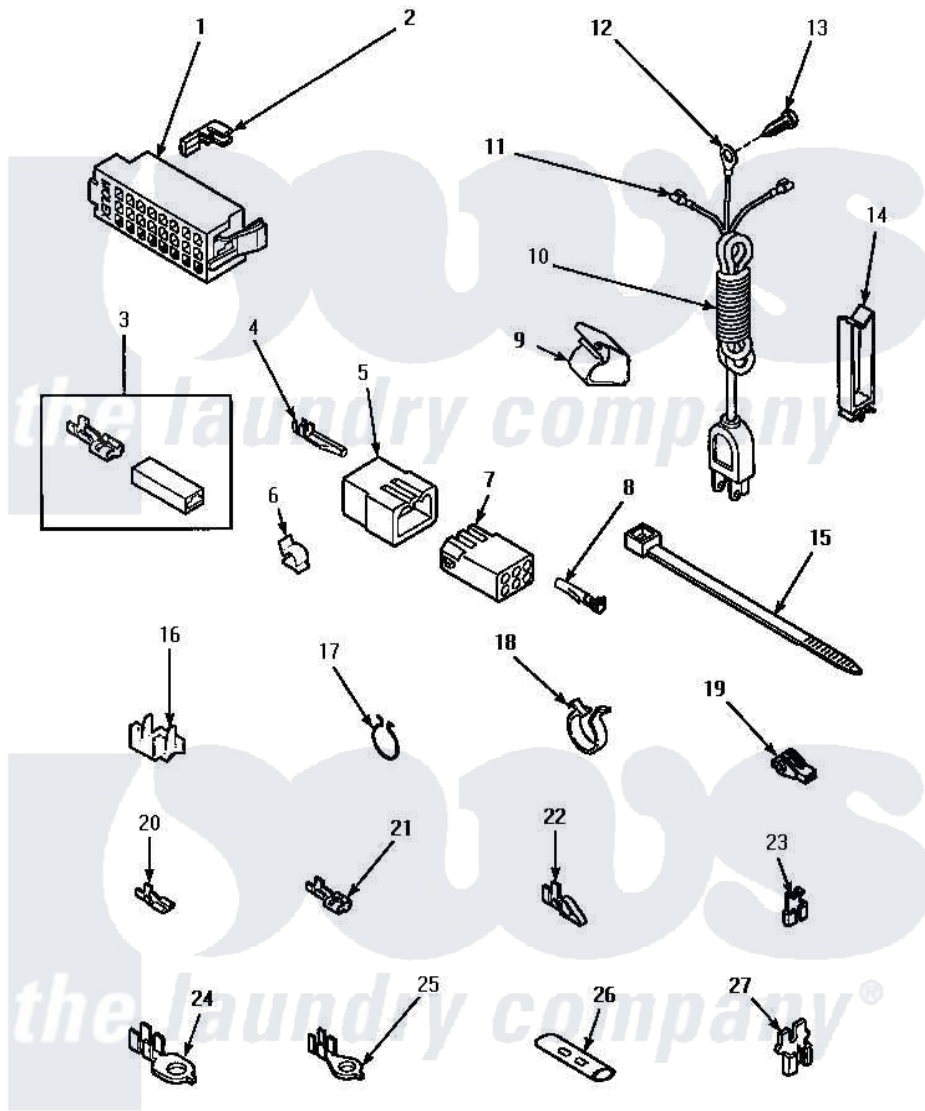

Amana AWM371W2 14 - POWER CORD & TERMINALS

POWER CORD AND TERMINALS

Amana [Residential Amana AWM371W2 Washer Parts](#) Parts Diagram 14 - POWER CORD & TERMINALS
 Click on the part number to view part

Item	Original Part Number	Replaced By	Status	Part Description
1	34123			Housing, LH -24 Position
"	32746			Housing, RH-24 Positi
2	Y00188			Molex Terminal
3	00234	00359		Terminal Ultra Pod 250 X032F
4	Y00116			Terminal, Pin-Male
5	23041			Plug, 6 Circuit
"	23033			Plug, 9 Circuit
"	26302		Not Available	PLUG,1 CIRCUIT
6	21036			Clip, Cable
7	26708			Receptacle, 6 Circuit
"	26301			Receptacle, Molex
"	26163			Receptacle, 9 Circuit
8	Y00117	5011-XX		093 Female Socket
9	35521		Not Available	CLIP,HARNESS HOLDER
10	Y34458		Not Available	POWER CORD ALL
11	03673		Not Available	NUT

12	Y0000000		Not Available	SEE NOTE GROUND WIRE
13	52909			Screw, 10B-16 X 1/2 HeX
14	36274		Not Available	CLIP, HARNESS
15	36466	M0321209		Tie-Electrical
16	Y00161	B5733302		Clip, Ground
17	51291			Clip, Wire
18	61510	504034		Clip, Wire
19	70210		Not Available	INSULATOR,BLUE
20	00112			Terminal, Spade-3/16 Fe
21	Y00119		Not Available	SPADE TERMINAL(18 GAUGE) (1/4 INCH-(1) 18 GAUGE WIRE)
22	00220		Not Available	TERMINAL,CRIMP-SINGLE
23	Y00120			Terminal, Flag-1/4 Fema
24	Y00113		Not Available	TERMINAL,RING-1/4 STUD
25	00110			No.10 18 Gauge Wire
26	21091		Not Available	CONNECTOR TWO 1/4 INCH MALE
27	29673		Not Available	DOUBLE CONNECTOR