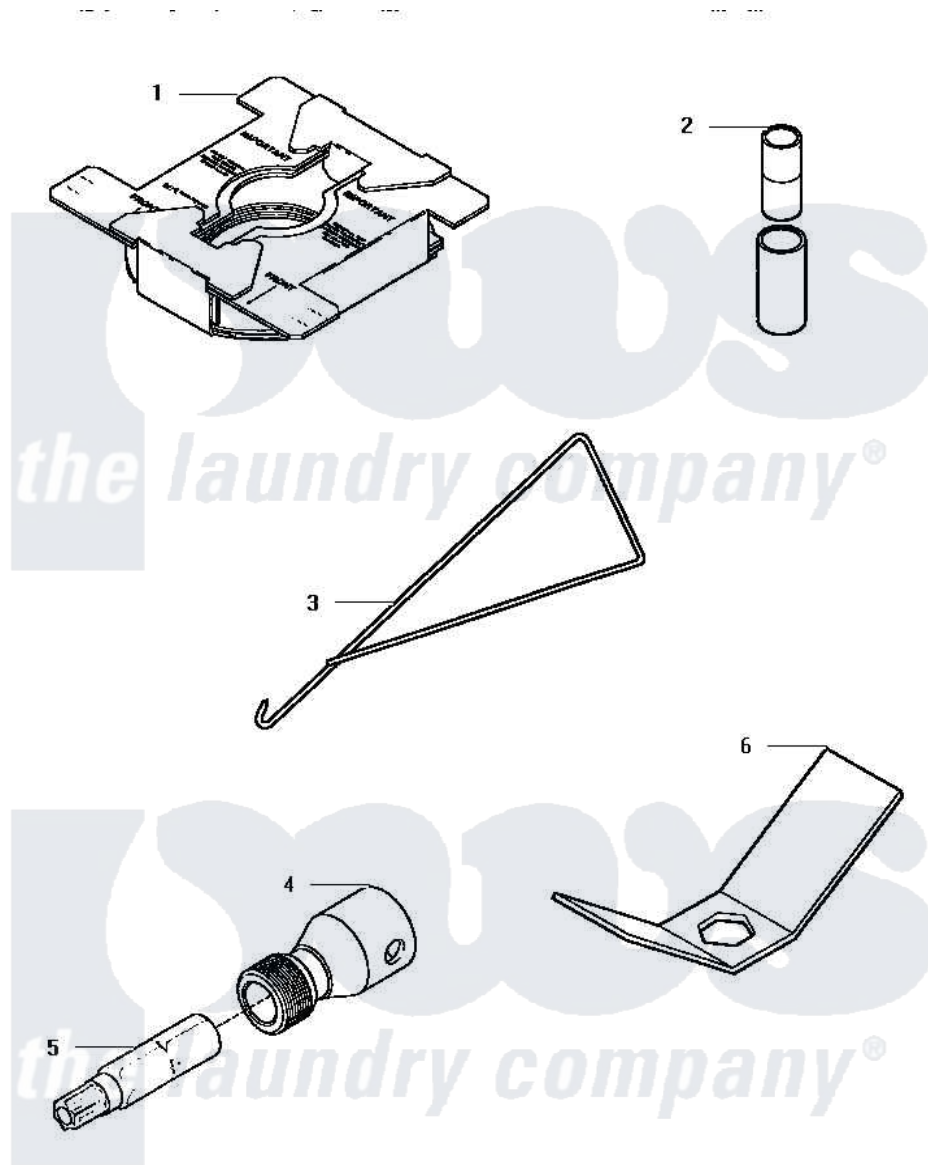

Amana AWM371W2 15 - SPECIAL TOOLS

SPECIAL TOOLS

Amana [Residential Amana AWM371W2 Washer Parts](#) Parts Diagram 15 - SPECIAL TOOLS
 Click on the part number to view part

Item	Original Part Number	Replaced By	Status	Part Description
1	36926		Not Available	BRACE, SHIPPING
2	242P4			Installer, Spring
3	289P4	321P4		Hook, Spring
4	24161			Torx Bit Holder
5	282P4			T25 Tamper Resistant Bit
6	237P4	306P4		Hex Wrench
NI	555P3	725P3		Kit