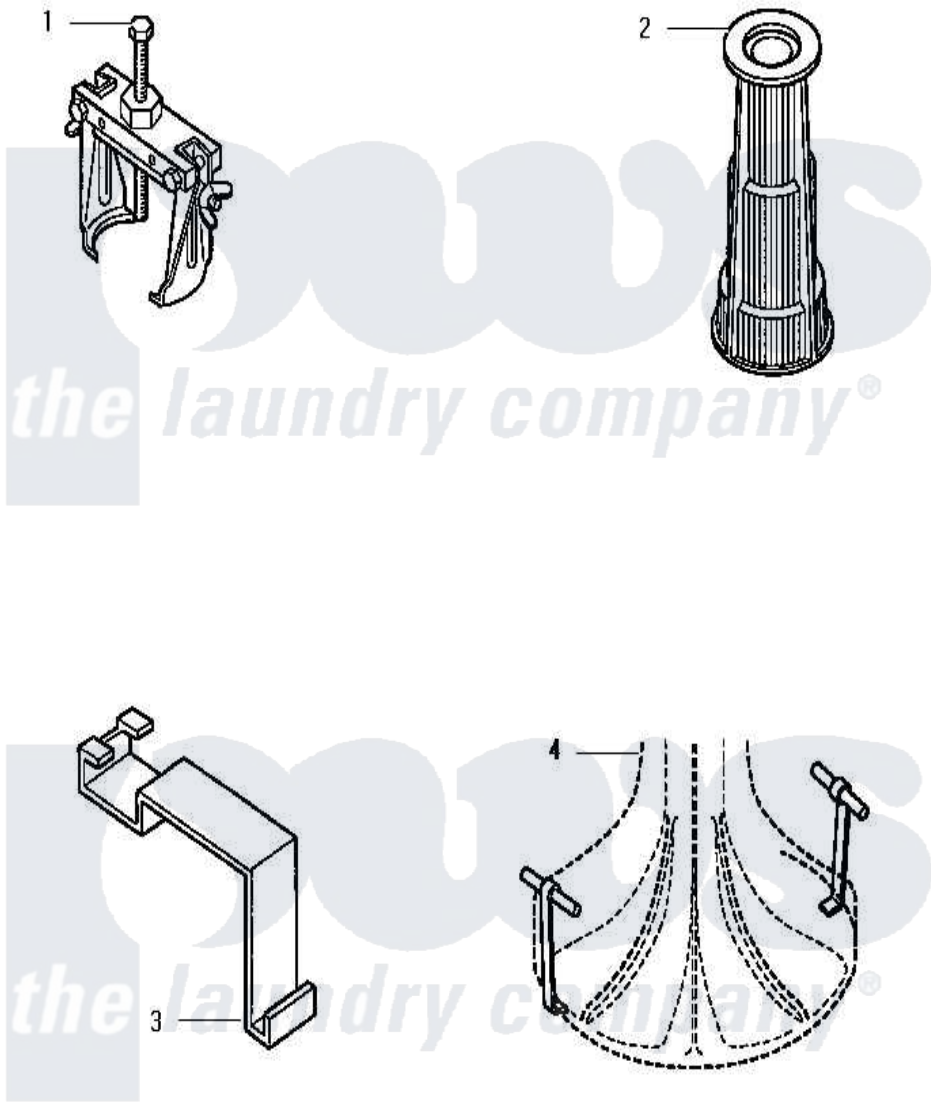

Amana AWM371W2 16 - SPECIAL TOOLS

Amana [Residential Amana AWM371W2 Washer Parts](#) Parts Diagram 16 - SPECIAL TOOLS
 Click on the part number to view part

Item	Original Part Number	Replaced By	Status	Part Description
1	294P4			Bell Tool
2	293P4			Seal Tool
3	273P4			Tub Cover Gasket Tool
4	254P4P			Agitator Hooks
NI	294P4A			Jaw, Drive Bell Tool
"	294P4B			Drive Bell Bolt