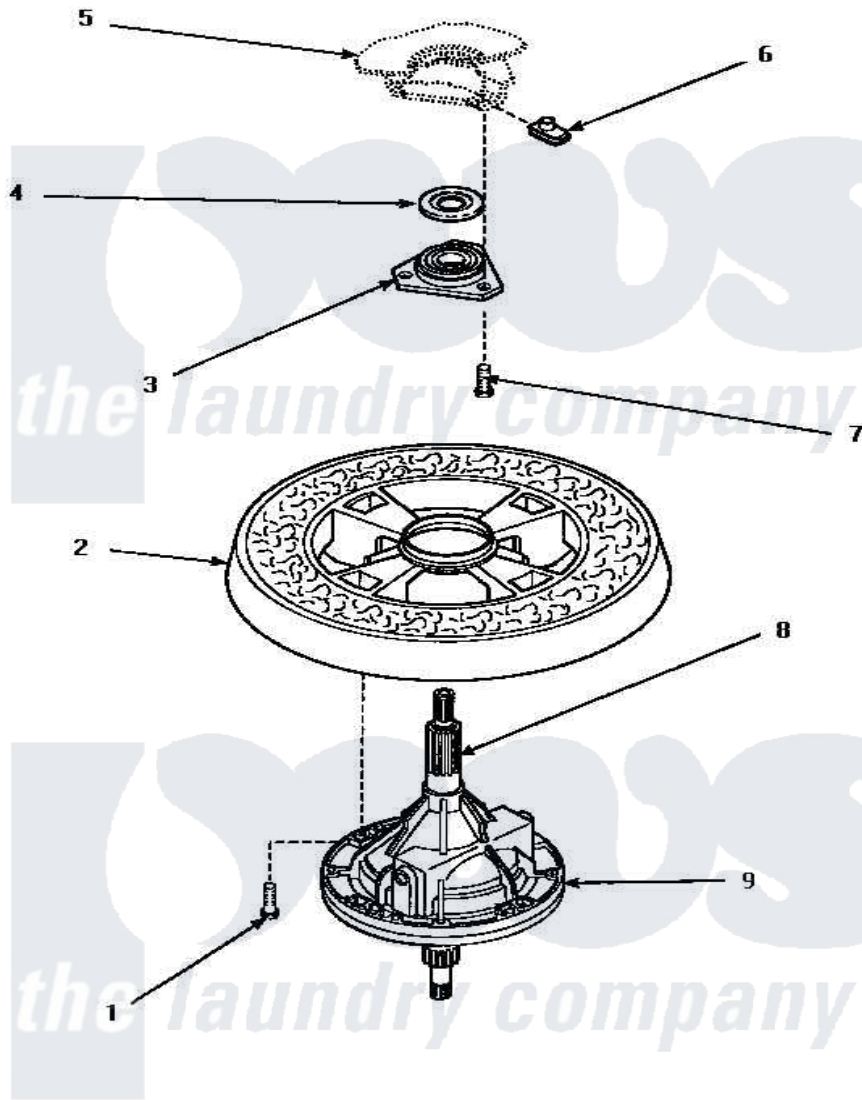

Amana AWM371W2 17 - TRANSMISSION ASSY & BALANCE RING

TRANSMISSION ASSEMBLY AND BALANCE RING

Amana [Residential Amana AWM371W2 Washer Parts](#) Parts Diagram 17 - TRANSMISSION ASSY & BALANCE RING
 Click on the part number to view part

Item	Original Part Number	Replaced By	Status	Part Description
1	37047		Not Available	SCREW, CAP
2	34731		Not Available	ASSY,BALANCE RING-COMPL
3	27182	40004201P		Main Bearing Assembly
4	27187			Flinger
5	Y00000000		Not Available	SEE NOTE OUTER TUB -- (SEE OUTER TUB, COVER AND PRESSURE HOSE PAGE)
6	27222			Nut, Retainer 5/16-18
7	36991	3400500		Bolt, 3405245 5/16-18 X 3/4
8	27604P			Never-Seeze 1 Oz Tube
9	34526P			Assembly, Transmission